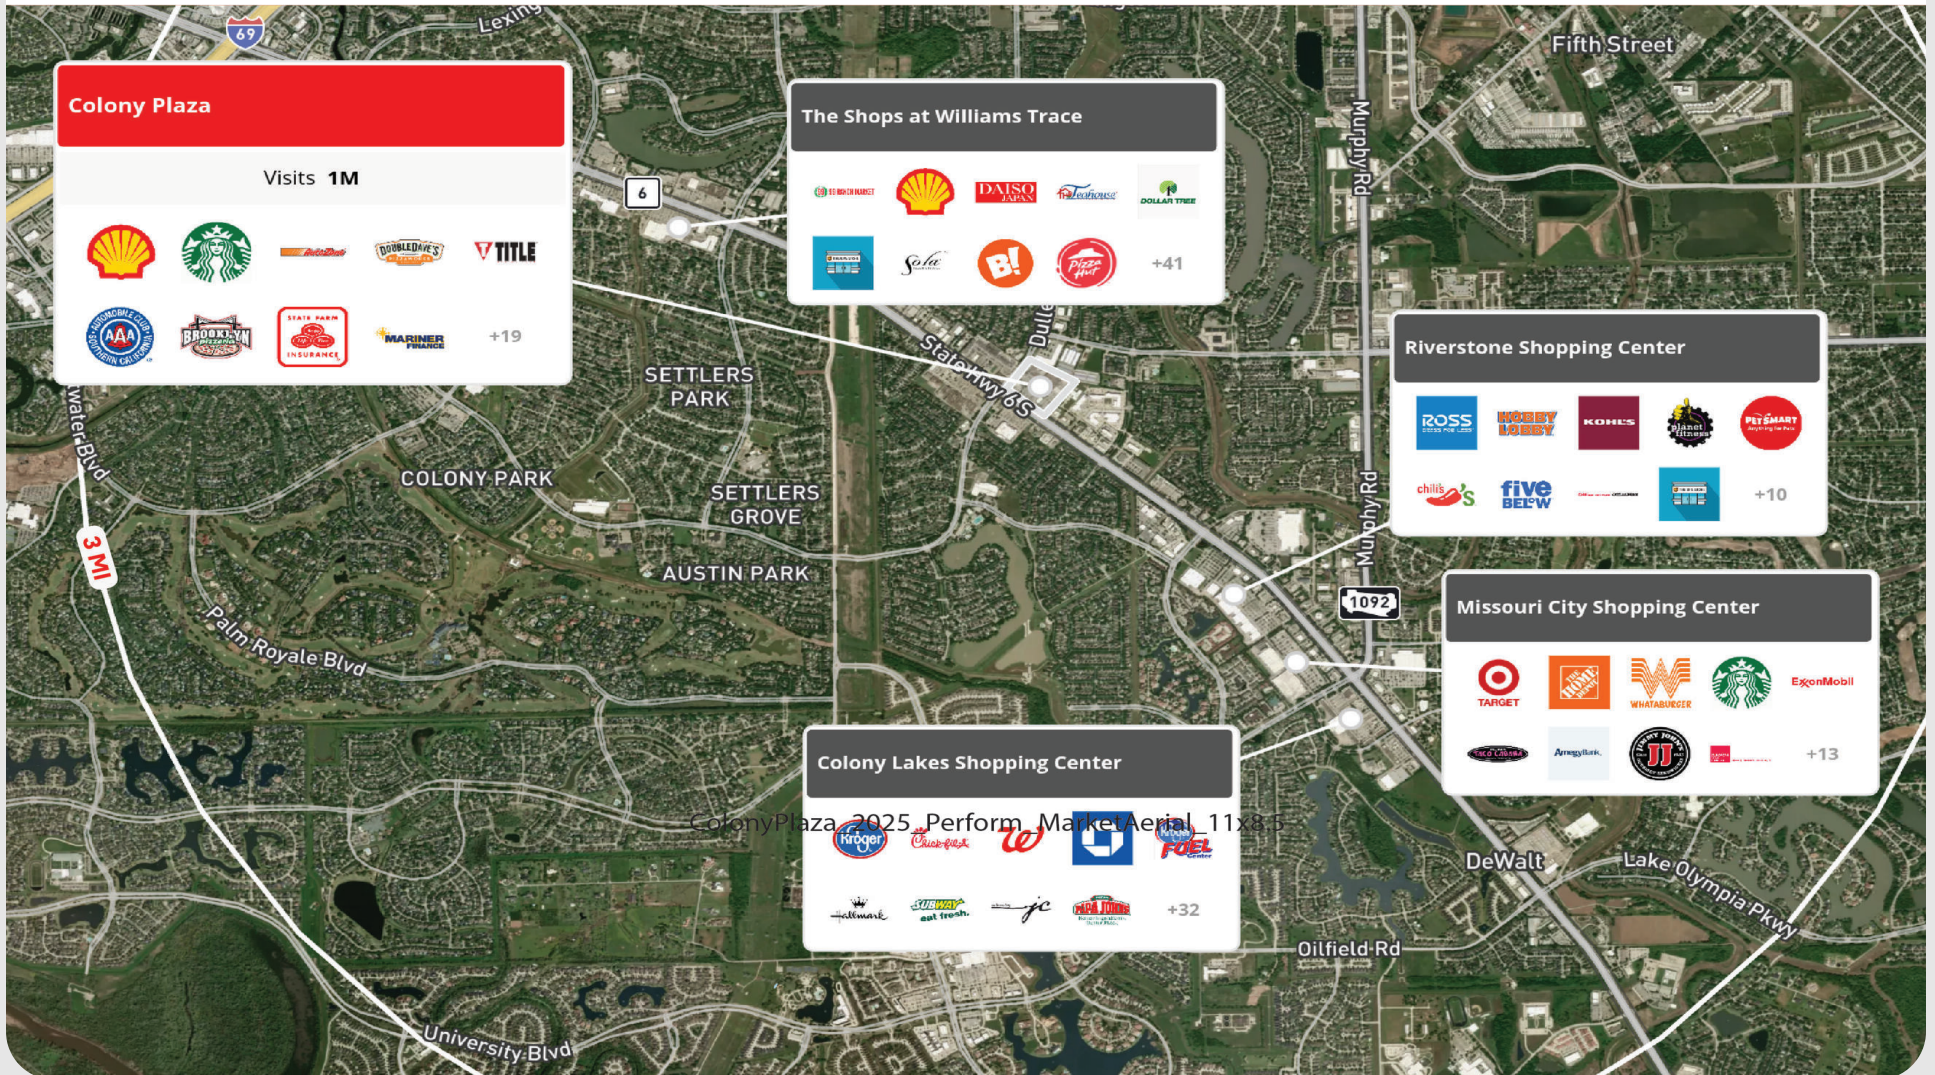

COLONY PLAZA

4811 S TEXAS 6 | MISSOURI CITY, TX 77459

Perform Properties

Market Aerial

ColonyPlaza_2025_Perform_MarketAerial_11x8.5