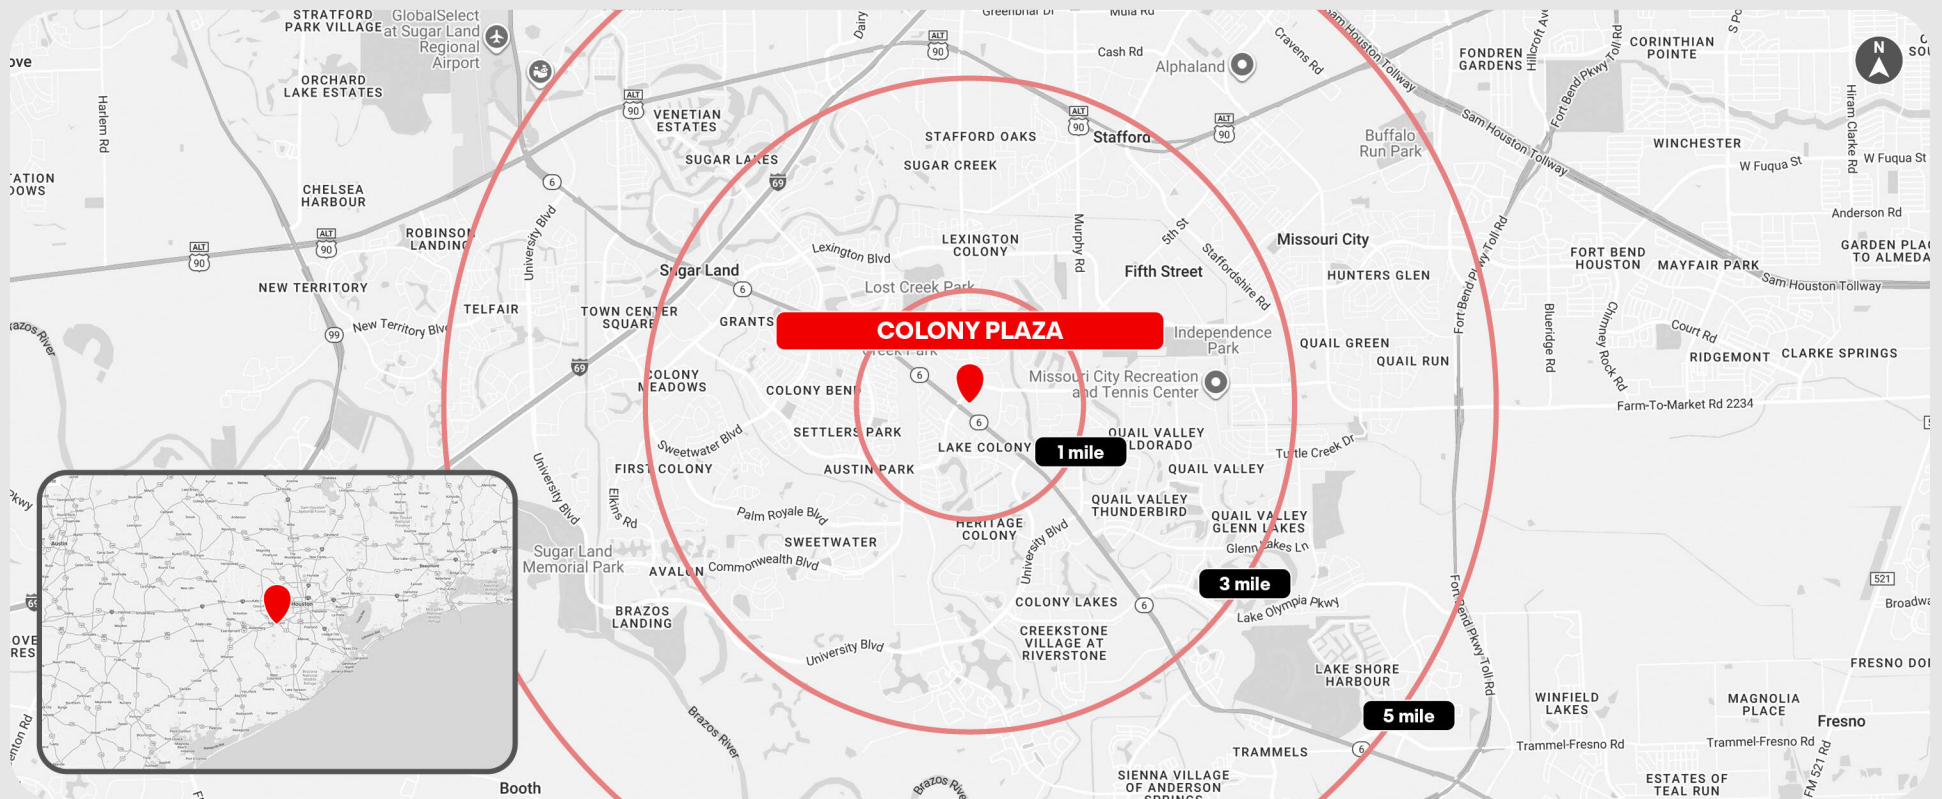

COLONY PLAZA

4811 S TEXAS 6 | MISSOURI CITY, TX 77459

Perform Properties

Property Details

Owned GLA
26,513 SF

Availability
0 Suites | 0 SF

Overview

- Located near the intersection of Hwy 6 (58,304 VPD) and Dulles Avenue (23,526 VPD), ensuring excellent visibility and accessibility for both businesses and consumers.
- The large and affluent trade area has experienced substantial population growth, adding 29,661 residents since the 2020 census.
- Center is fully leased and boasts strong historical occupancy averaging 96.9% over the last 10 years.

Tenant Mix

COLONY PLAZA

4811 S TEXAS 6 | MISSOURI CITY, TX 77459

Perform Properties

Demographics

	Population	Daytime Population	Households	Avg. HH Income	Med. HH Income
1 MILE	10,902	9,867	3,745	\$149,264	\$128,732
3 MILES	99,864	91,974	34,998	\$153,390	\$123,658
5 MILES	221,813	223,218	76,494	\$155,782	\$122,596

COLONY PLAZA

4811 S TEXAS 6 | MISSOURI CITY, TX 77459

Perform Properties

Market Aerial

ColonyPlaza 2025_Perform_MarketAerial_11x8.5

COLONY PLAZA

4811 S TEXAS 6 | MISSOURI CITY, TX 77459

Perform Properties