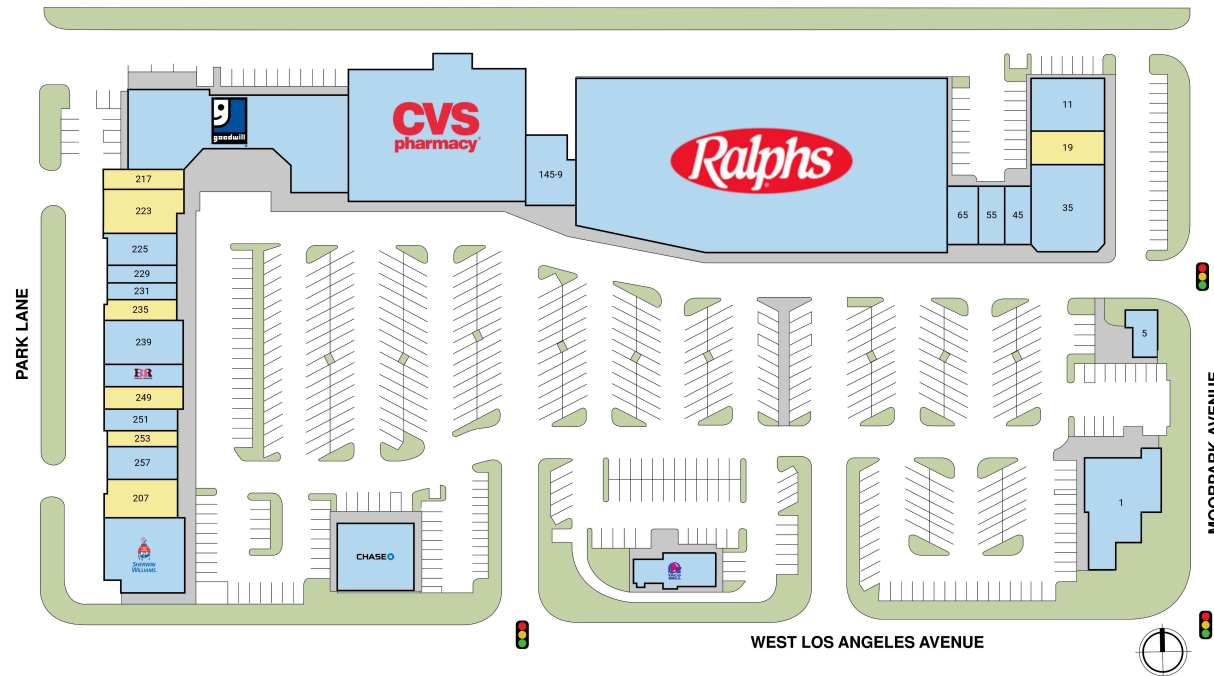

MOORPARK TOWN CENTER

101 W LOS ANGELES AVE | MOORPARK, CA 93021

Perform Properties

Property Details

Owned GLA **Availability**
133,547 SF 7 Suites | 10,324 SF

Overview

- Moorpark Town Center is a 133,547 square foot community shopping center anchored by Ralphs Supermarket and CVS Pharmacy.
- Ample on-site parking, with nearby access to Highway 118, making it an ideal location for customers who need quick and convenient access.
- Situated in an area with strong demographic trends, including growing family units and high-income households, making it a lucrative spot for businesses looking to expand in the area.

Suite	Tenant	GLA (SF)
223	AVAILABLE	2,593
207	AVAILABLE	1,621
217	AVAILABLE	1,346
249	AVAILABLE	1,320
235	AVAILABLE	1,255
19	AVAILABLE	1,229
253	AVAILABLE	960
101	RALPHS GROCERY COMPANY	48,288
155	CVS	18,160
205	GOODWILL	12,530
35	EXER URGENT CARE	5,959
1	SERENDIPITY CAFE	5,600
275	SHERWIN WILLIAMS	5,012
165	CHASE BANK	4,356
239	TAQUERIA POTRILLOS	2,534
125	TACO BELL	2,484
11	MOORPARK LAUNDRY	2,456
145-9	COMMUNITY PEDIATRICS	2,201
257	COUNTRY CLUB NAILS	1,956
65	TOWNE CLEANERS	1,910
225	CLUB PILATES MOORPARK	1,827
245	BASKIN ROBBINS	1,320
5	KUMON MATH AND READING	1,268
45	SOULBODY YOGA & WELLNESS	1,234
251	EYES ON LA	1,220
55	CARE DENTAL	1,080
229	ROYAL THREADING	917
231	TOBACCO ZONE	911