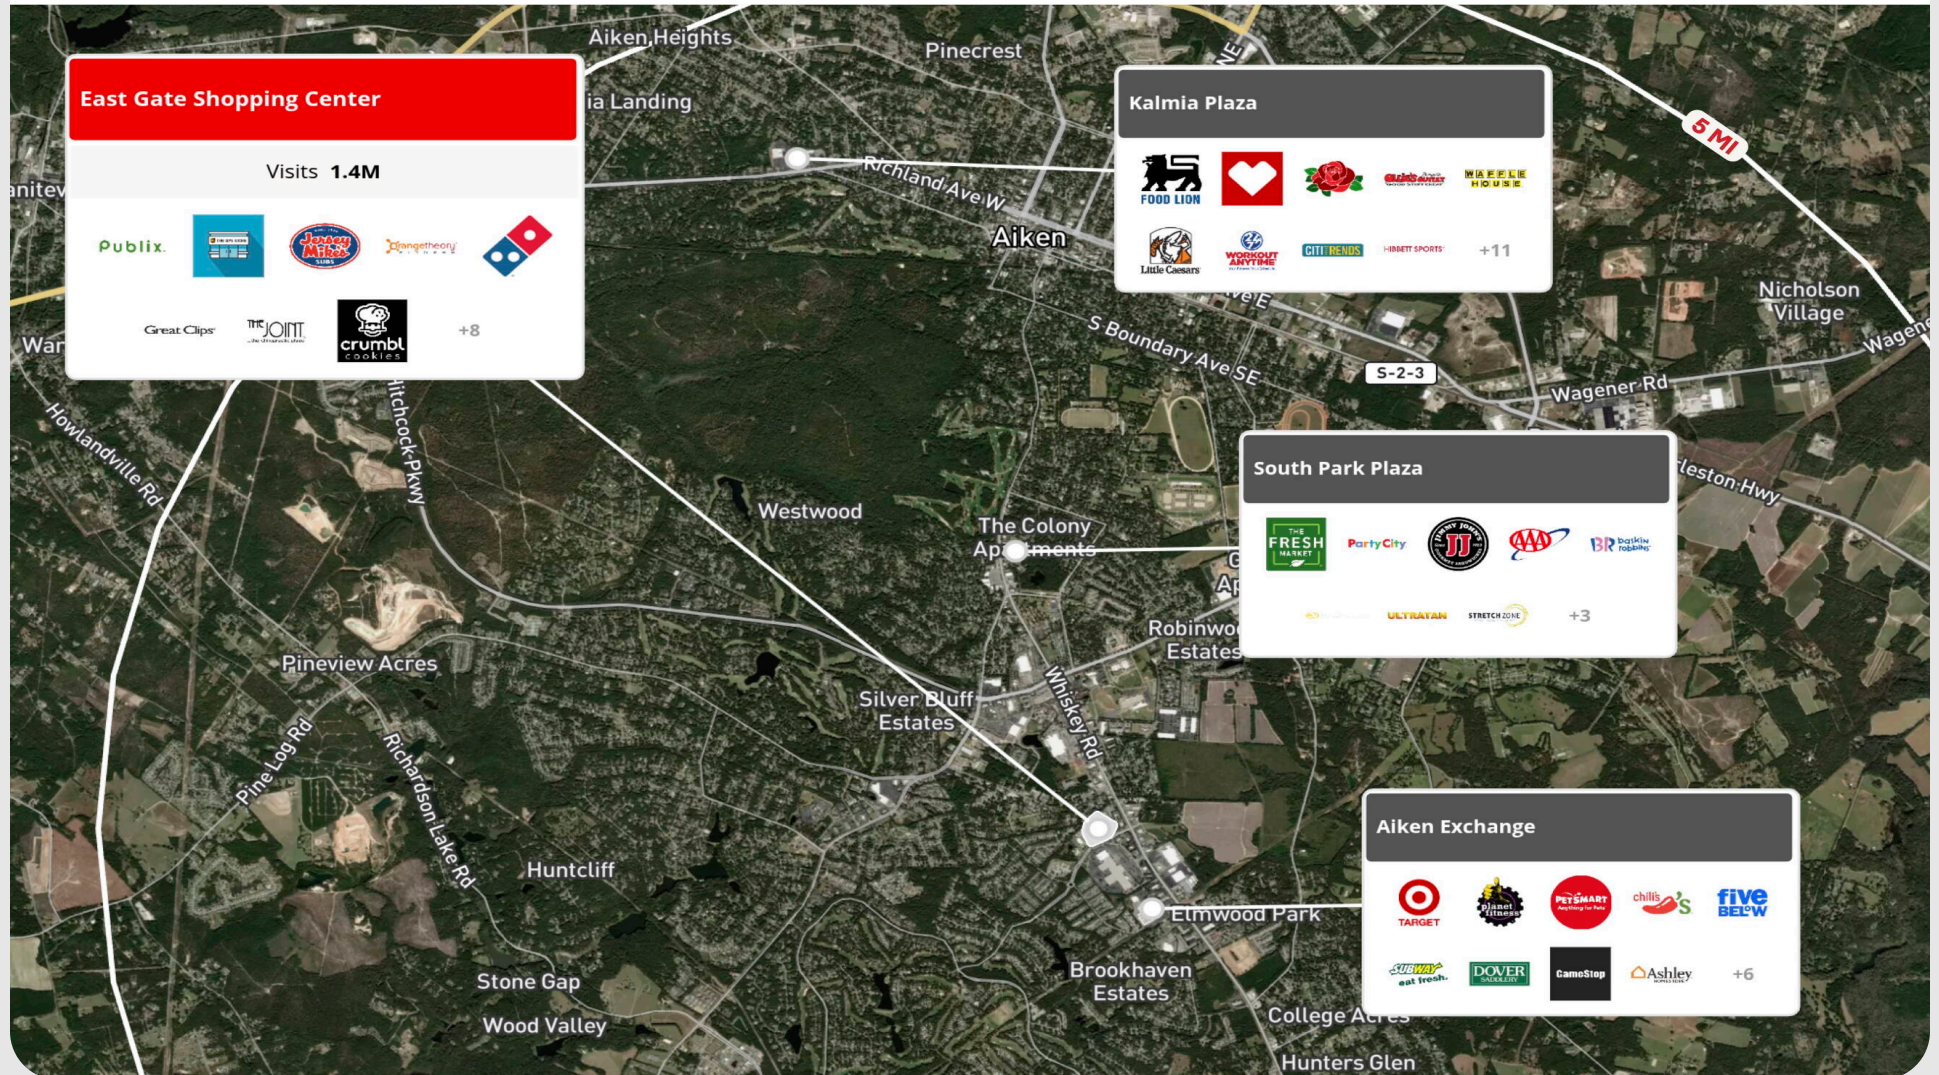

EAST GATE SHOPPING CENTER

250 EAST GATE DRIVE | AIKEN, SC 29803

Perform Properties

Market Aerial