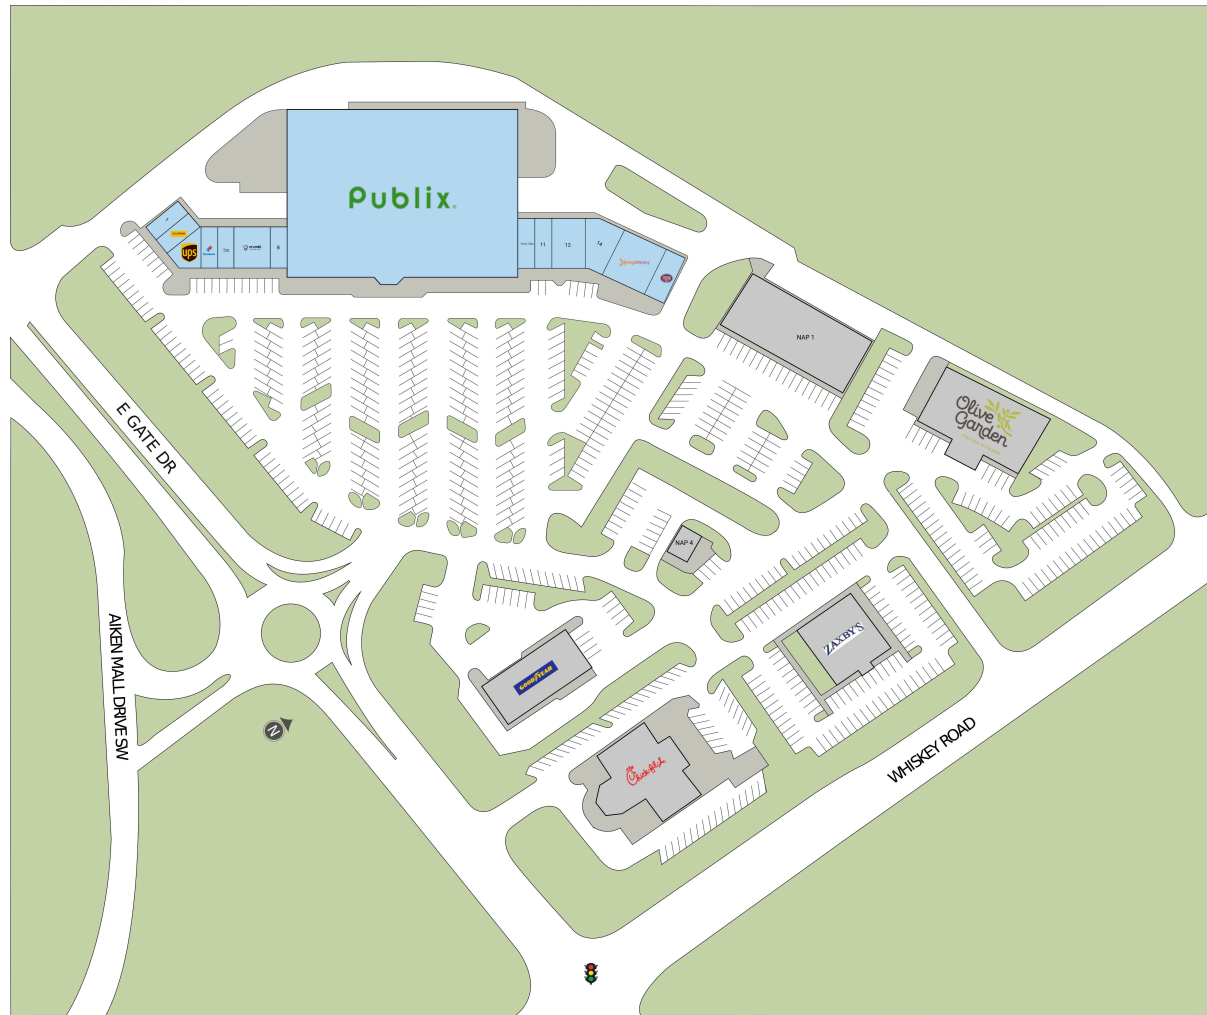

EAST GATE SHOPPING CENTER

250 EAST GATE DRIVE | AIKEN, SC 29803

Perform Properties

Property Details

Owned GLA
75,716 SF

Availability
0 Suites | 0 SF

Overview

- Publix anchored shopping center located along Whiskey Road, the main retail corridor in the market
- Easy ingress and egress via four access points, one of which is signalized
- Population increase of over 20% since 2000 within a 3-mile radius
- Adjacent to Aiken Mall within close proximity to affluent residential subdivisions including the gated golf community Woodside Plantation

Tenant Mix

Great Clips

Publix

Orangetheory

EAST GATE SHOPPING CENTER

250 EAST GATE DRIVE | AIKEN, SC 29803

Perform Properties

Demographics

Suite	Tenant	GLA (SF)
9	PUBLIX SUPER MARKET	56,146
16	ORANGETHEORY FITNESS	3,540
12	OMNIA NAILS & SPA	2,400
6	CRUMBL COOKIES	2,000
15	JERSEY MIKE'S SUBS	1,560
14	SCENTHOUND	1,370
3	THE UPS STORE	1,300
11	HIBACHI & WINGS	1,200
10	GREAT CLIPS	1,200
8	New China	1,000
5	THE JOINT CHIROPRACTIC	1,000
4	DOMINO'S	1,000
2	EDWARD D JONES	1,000
1	IN MOTION WELLNESS STUDIO	1,000