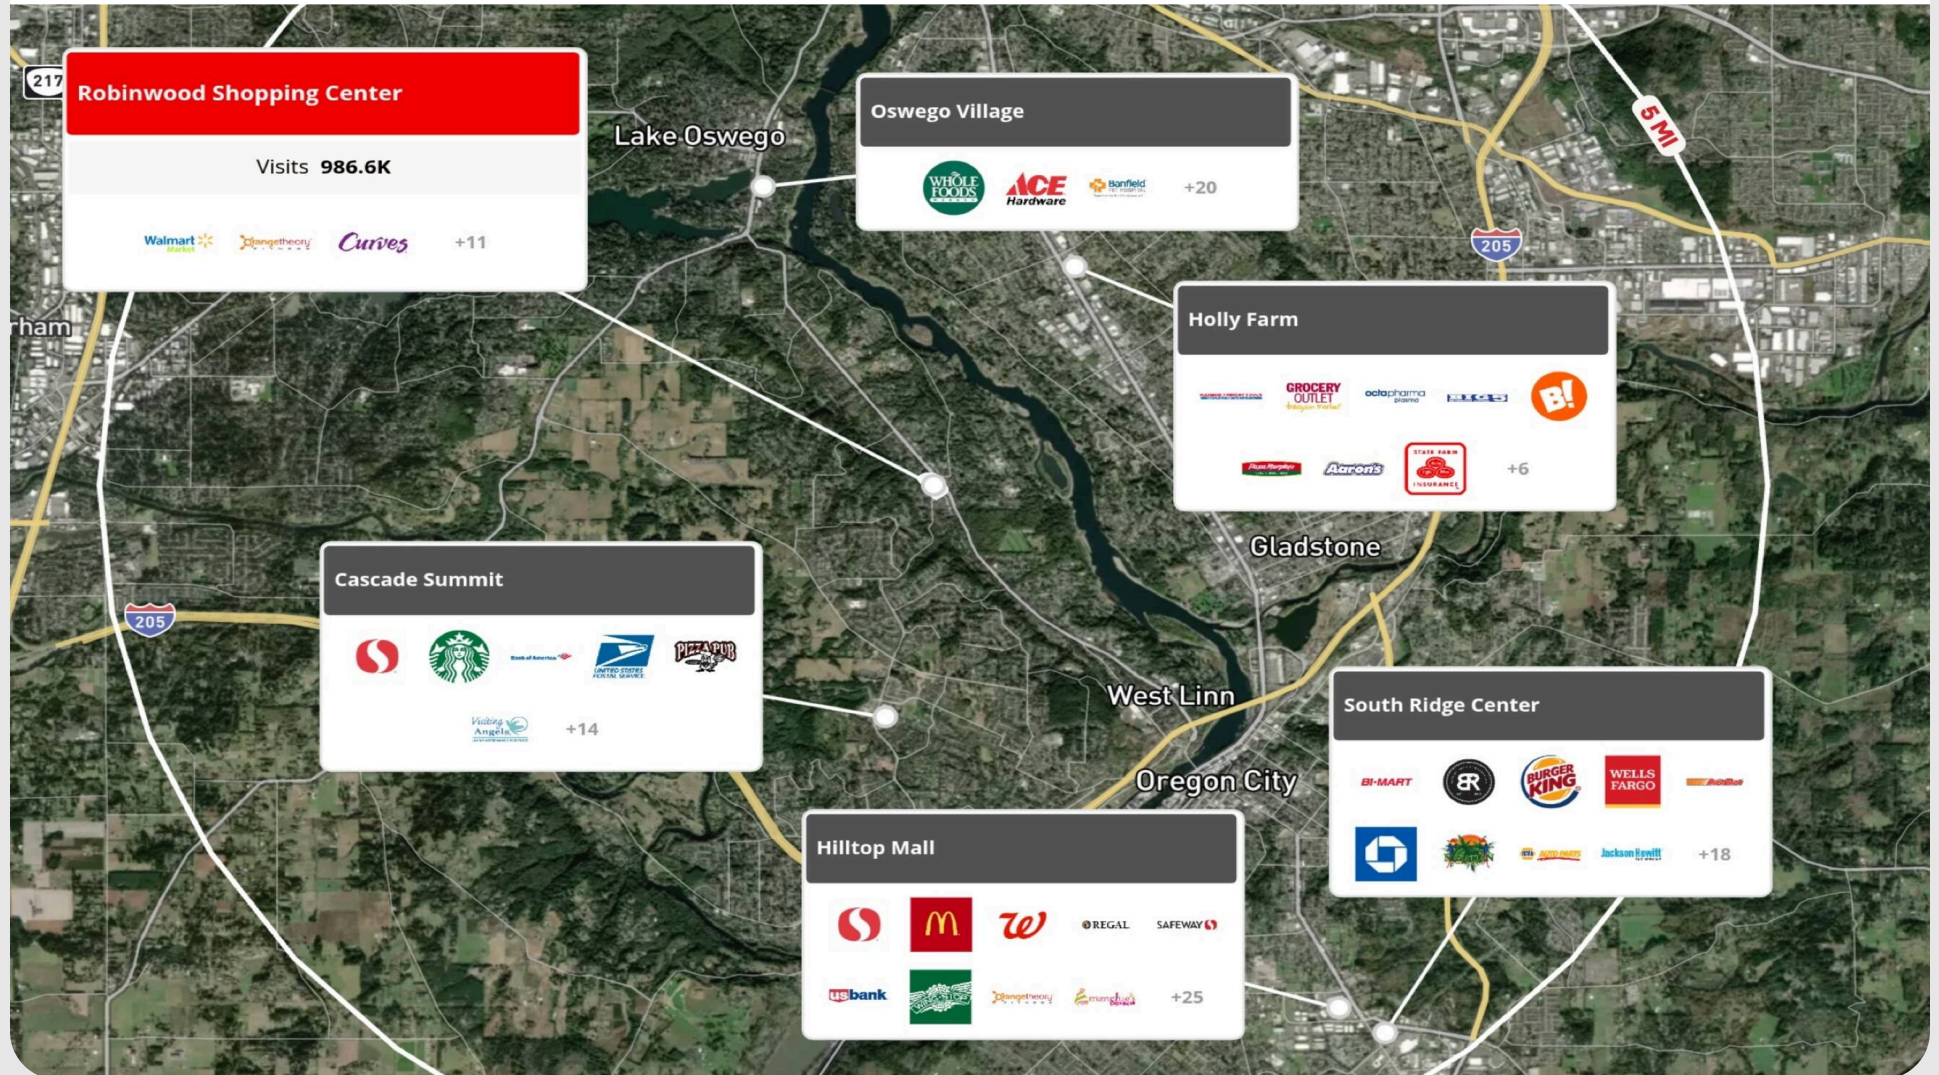

ROBINWOOD SHOPPING CENTER

19121-19181 WILLAMETTE DRIVE | WEST LINN, OR 97068

Perform Properties

Market Aerial