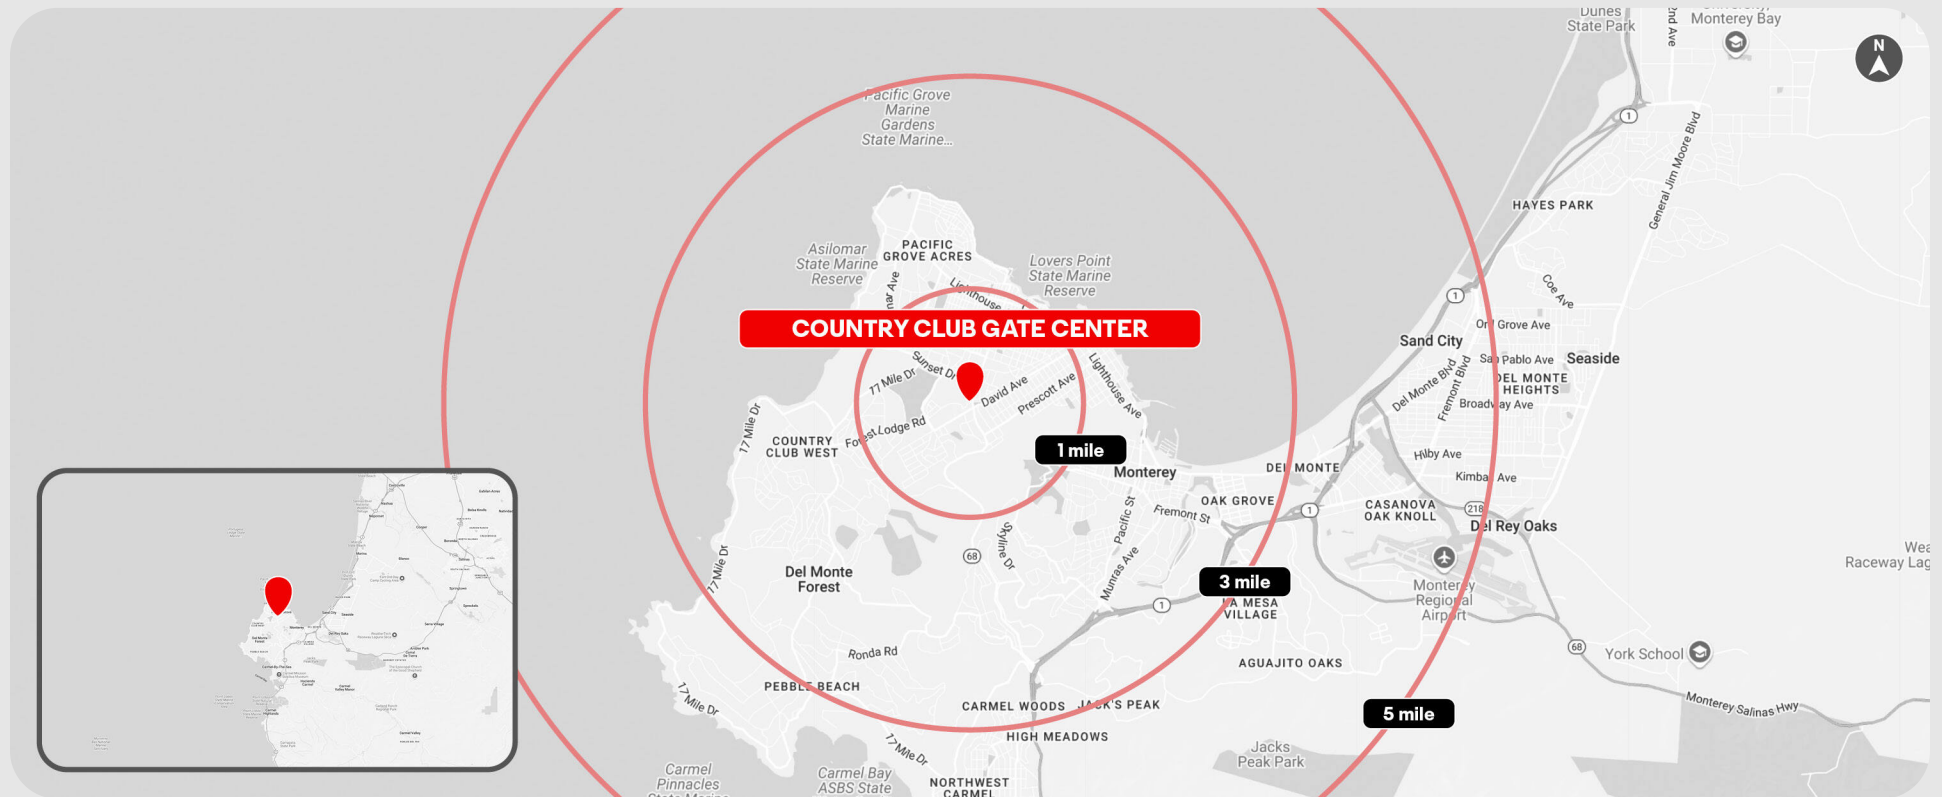

COUNTRY CLUB GATE CENTER

150 COUNTRY CLUB GATE CENTER | PACIFIC GROVE, CA 93950

Perform Properties

Property Details

Owned GLA **Availability**
109,331 SF 8 Suites | 35,465 SF

Overview

- The center is anchored by Lucky Supermarket.
- Located at the entrance to one of the Monterey Peninsula's most charming coastal communities, this center serves both locals and a steady stream of visitors year-round.
- Positioned just minutes from world-renowned attractions, including Pebble Beach and the famed 17-Mile Drive, the location draws affluent tourists and golf enthusiasts alike.
- Situated in the heart of Pacific Grove, this center offers high visibility and convenient access, serving the local community and surrounding areas.

Tenant Mix

CHASE

Great Clips

Lucky

COUNTRY CLUB GATE CENTER

150 COUNTRY CLUB GATE CENTER | PACIFIC GROVE, CA 93950

Perform Properties

Demographics

	Population	Daytime Population	Households	Avg. HH Income	Med. HH Income
1 MILE	15,798	15,095	5,273	\$138,122	\$112,618
3 MILES	42,141	81,301	17,772	\$153,307	\$115,187
5 MILES	71,573	117,621	29,432	\$150,080	\$113,957