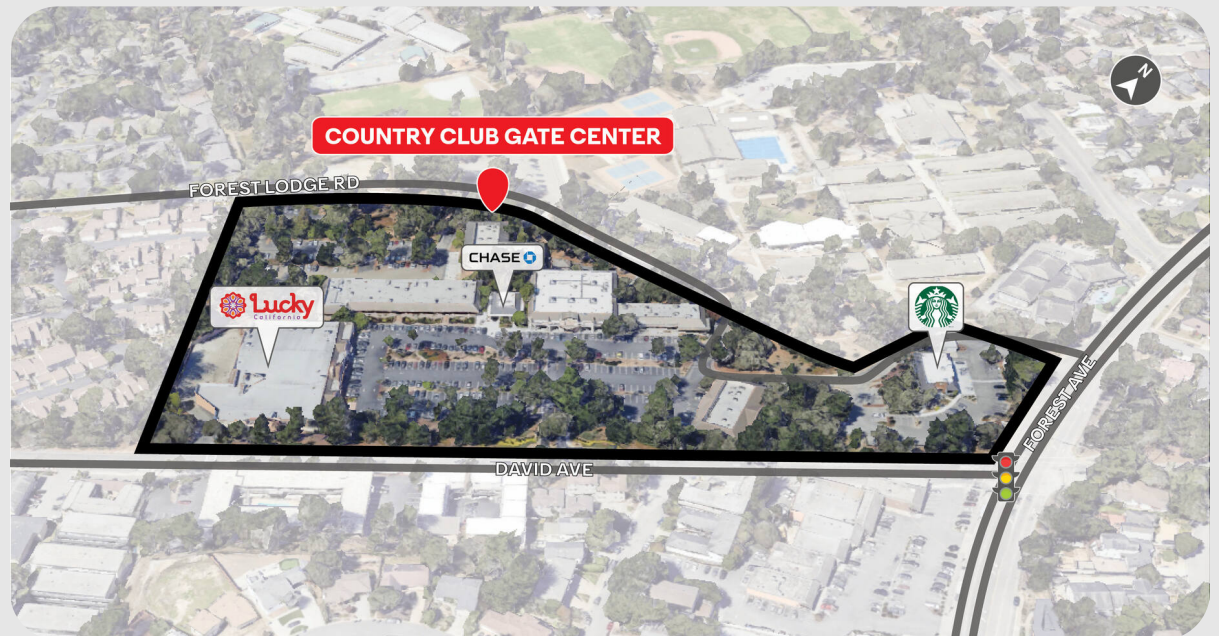

# COUNTRY CLUB GATE CENTER

150 COUNTRY CLUB GATE CENTER | PACIFIC GROVE, CA 93950

Perform Properties

### Overview

- The center is anchored by Lucky Supermarket.
- Located at the entrance to one of the Monterey Peninsula's most charming coastal communities, this center serves both locals and a steady stream of visitors year-round.
- Positioned just minutes from world-renowned attractions, including Pebble Beach and the famed 17-Mile Drive, the location draws affluent tourists and golf enthusiasts alike.
- Situated in the heart of Pacific Grove, this center offers high visibility and convenient access, serving the local community and surrounding areas.