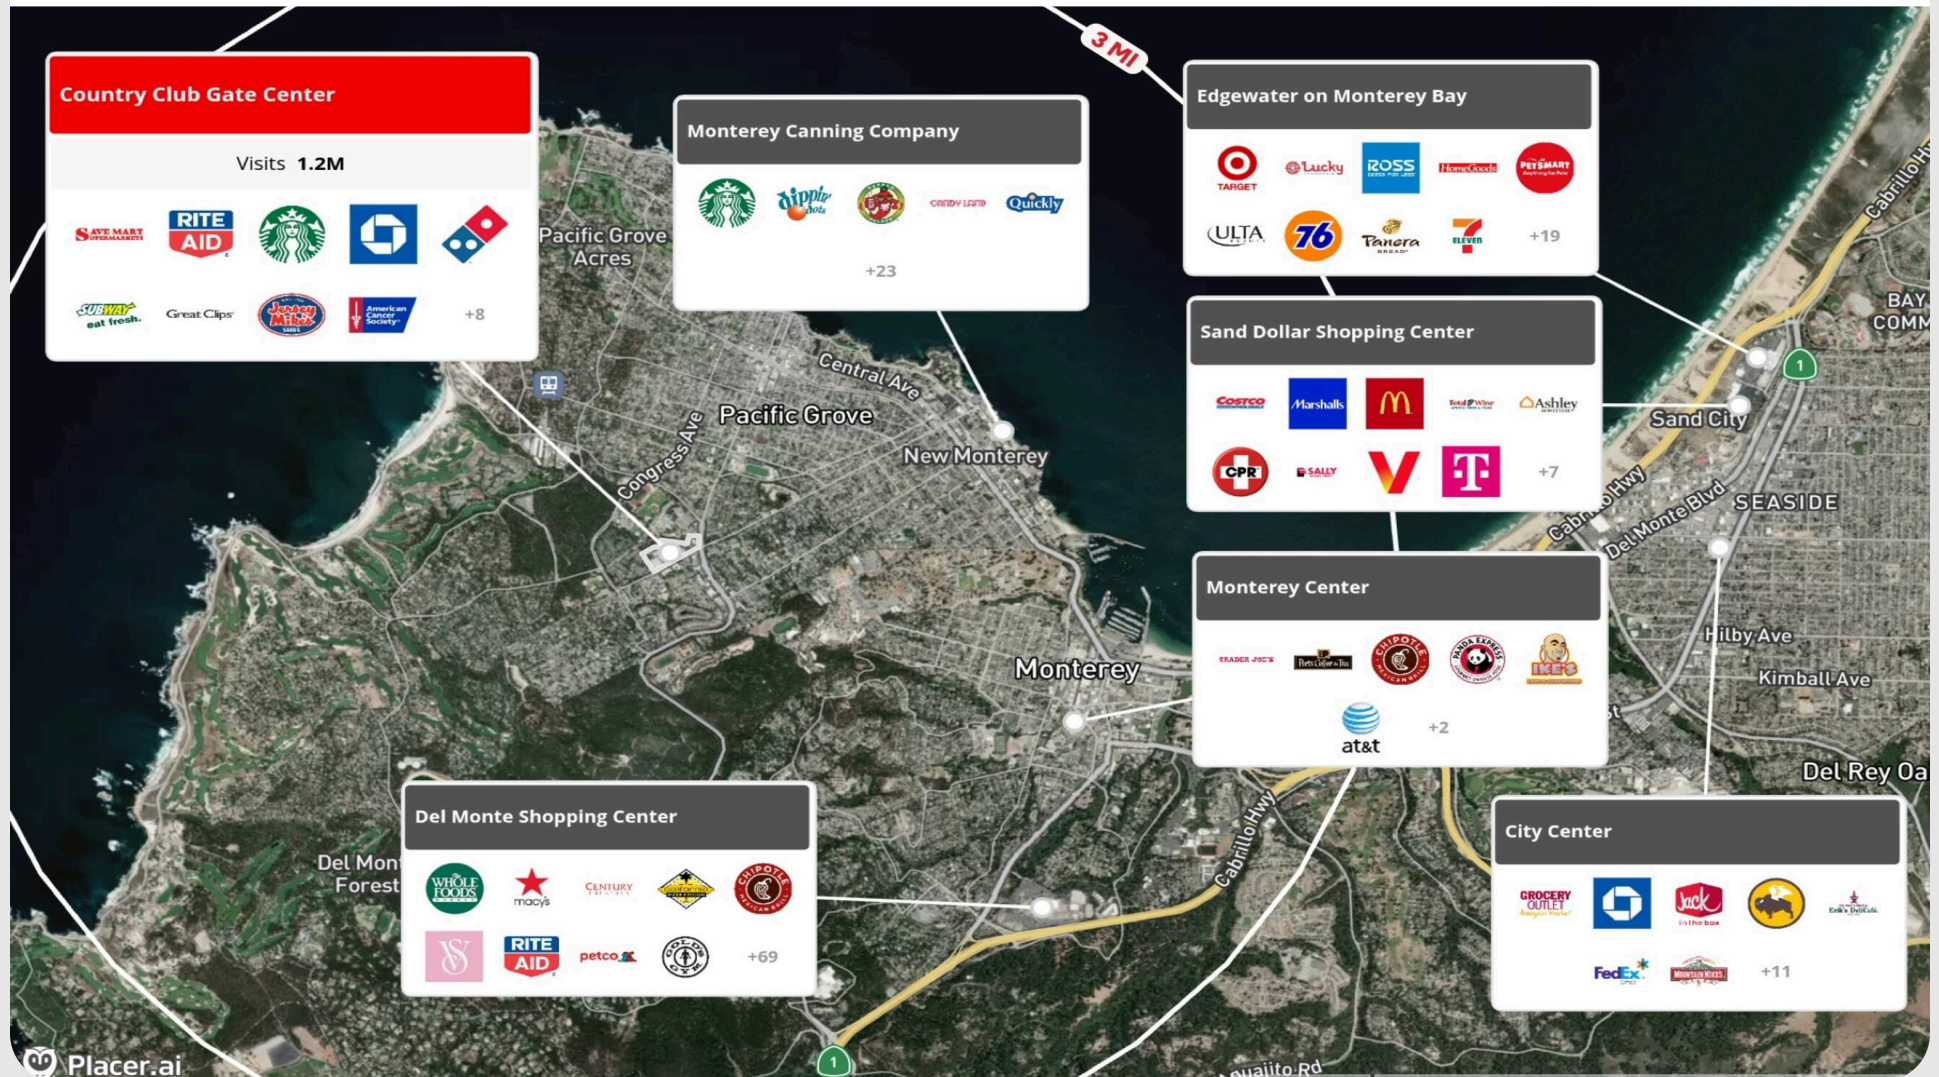

COUNTRY CLUB GATE CENTER

150 COUNTRY CLUB GATE CENTER | PACIFIC GROVE, CA 93950

Perform Properties

Property Details

Owned GLA **Availability**
109,331 SF 8 Suites | 35,465 SF

Overview

- The center is anchored by Lucky Supermarket.
- Located at the entrance to one of the Monterey Peninsula's most charming coastal communities, this center serves both locals and a steady stream of visitors year-round.
- Positioned just minutes from world-renowned attractions, including Pebble Beach and the famed 17-Mile Drive, the location draws affluent tourists and golf enthusiasts alike.
- Situated in the heart of Pacific Grove, this center offers high visibility and convenient access, serving the local community and surrounding areas.

Perform Properties

Market Aerial

COUNTRY CLUB GATE CENTER

150 COUNTRY CLUB GATE CENTER | PACIFIC GROVE, CA 93950

Perform Properties

Site Plan

Suite	Tenant	GLA (SF)
160	AVAILABLE	21,708
120	AVAILABLE	6,898
150	AVAILABLE	3,396
158	AVAILABLE	1,471
26	AVAILABLE	666
152	AVAILABLE	550
12	AVAILABLE	444
16	AVAILABLE	332
200	LUCKY STORES	39,576
34	VISION DESIGN CENTER	4,612
197	AMERICAN CANCER SOCIETY	4,560
170	CHASE BANK	2,660
20	PEBBLE BEACH COMPANY	2,625
182	AMERICAN KARATE	2,400
188	CLUB PILATES	1,421
10	ART ABILITIES	1,407
184	GREAT CLIPS	1,305
5	BROOKS REALTY	1,298
130	THE BAGEL BAKERY	1,243
186	SMOKE SHOP	1,184
190	SUBWAY	1,174
154	DOMINO'S	1,100
193	COMFOOT SPA	1,090
192	DRINKIE'S LIQUOR	921
15	LPL FINANCIAL	888
194	HERBALIFE	848
22	ANDREA PRICE THERAPEUTIC MASSA	749
195	SPARKLY NAILS	571
7	MCCONNELL MUSIC THERAPY	551
153	MONTEREY GOLD & COIN EXCHANGE	540
18	ALYSSA JONES PILATES	415
11	JANE GINGERICH COUNSELING	396
14	JIM LAUGHTON CONSTRUCTION	332