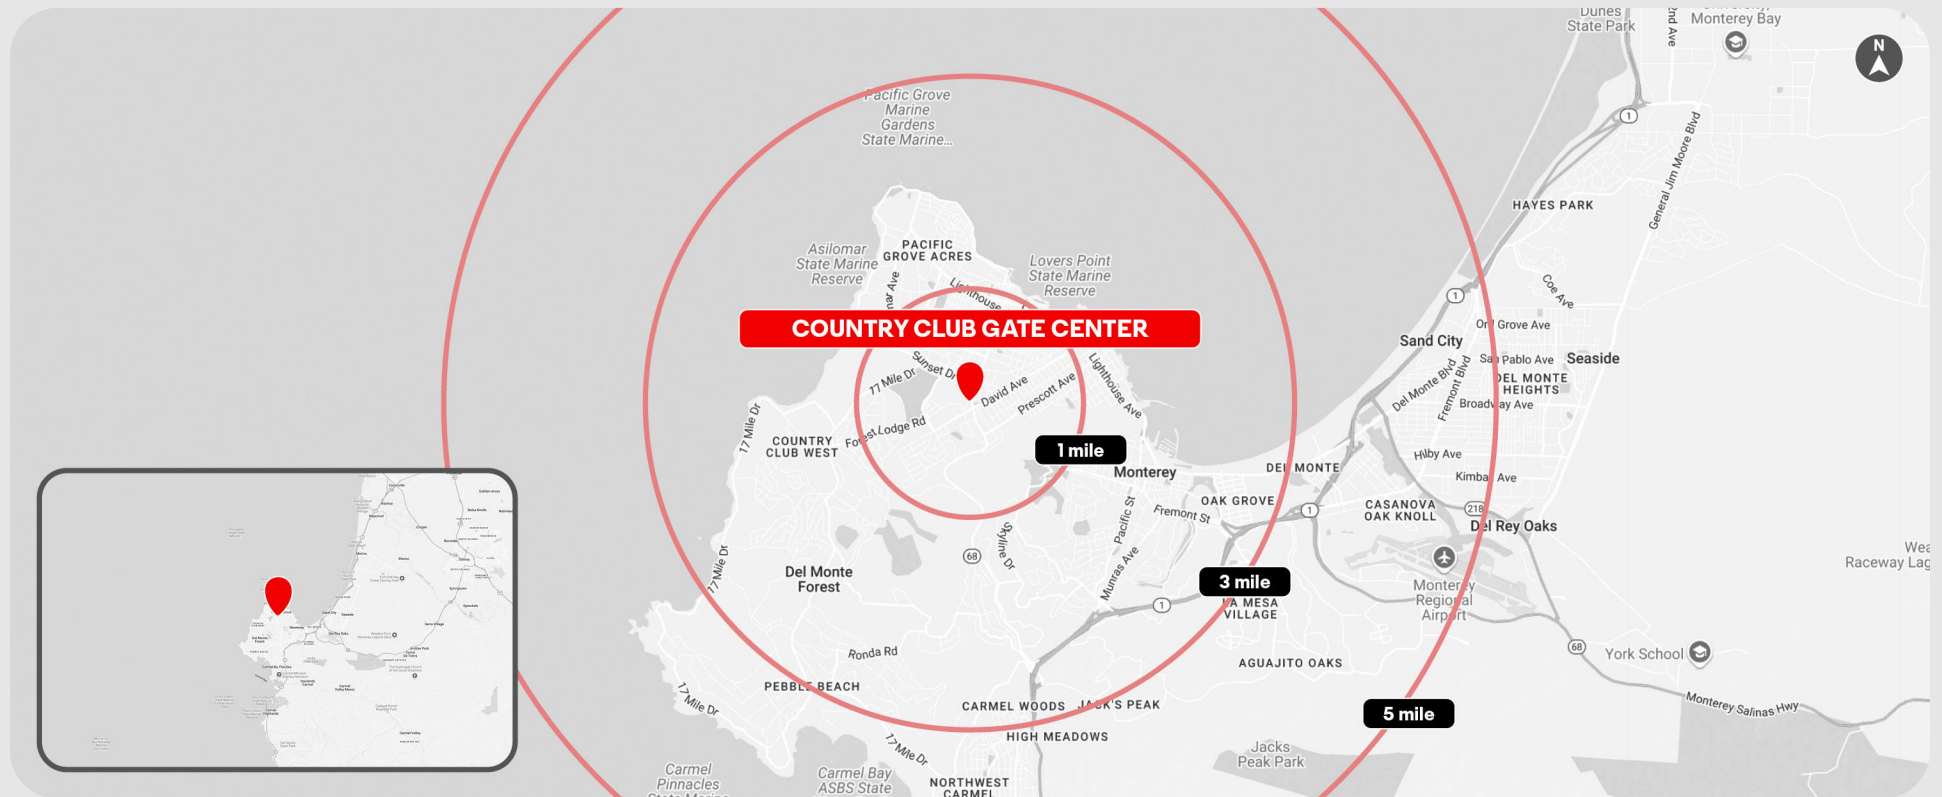

# COUNTRY CLUB GATE CENTER

150 COUNTRY CLUB GATE CENTER | PACIFIC GROVE, CA 93950

Perform Properties

### Overview

- The center is anchored by Lucky Supermarket.
- Located at the entrance to one of the Monterey Peninsula's most charming coastal communities, this center serves both locals and a steady stream of visitors year-round.
- Positioned just minutes from world-renowned attractions, including Pebble Beach and the famed 17-Mile Drive, the location draws affluent tourists and golf enthusiasts alike.
- Situated in the heart of Pacific Grove, this center offers high visibility and convenient access, serving the local community and surrounding areas.