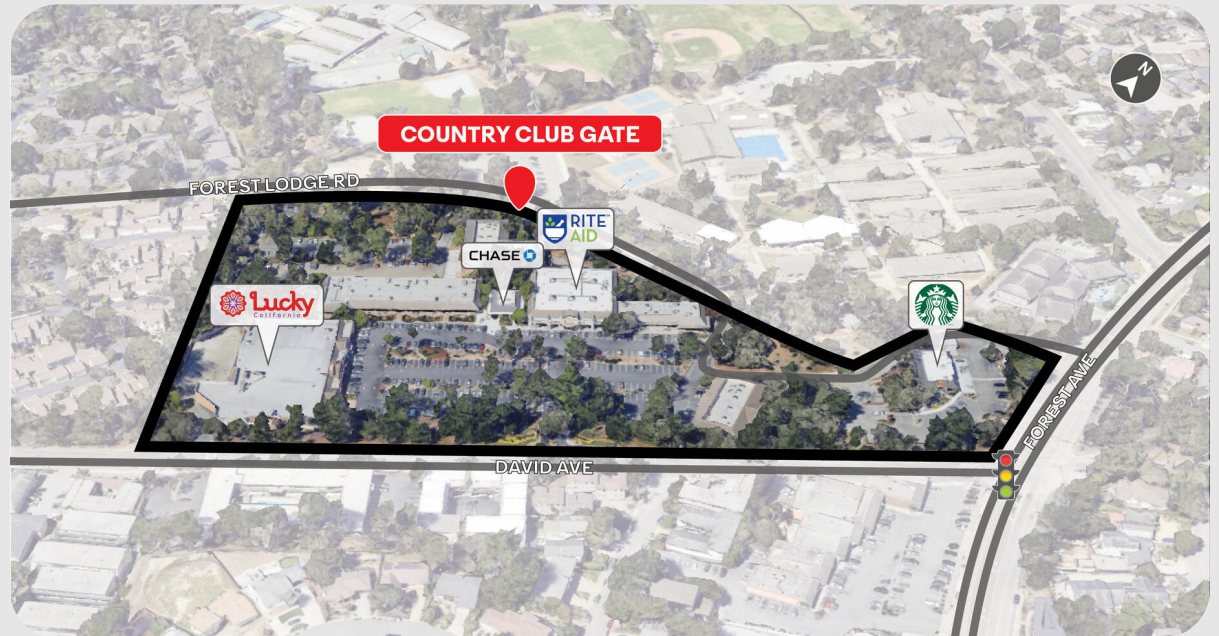

COUNTRY CLUB GATE CENTER

150 COUNTRY CLUB GATE CENTER | PACIFIC GROVE, CA 93950

Perform Properties

Property Details

Owned GLA **Availability**
109,331 SF 8 Suites | 35,465 SF

Overview

- The center is anchored by Lucky Supermarket.
- Located at the entrance to one of the Monterey Peninsula's most charming coastal communities, this center serves both locals and a steady stream of visitors year-round.
- Positioned just minutes from world-renowned attractions, including Pebble Beach and the famed 17-Mile Drive, the location draws affluent tourists and golf enthusiasts alike.
- Situated in the heart of Pacific Grove, this center offers high visibility and convenient access, serving the local community and surrounding areas.

Tenant Mix

CHASE

Great Clips

Lucky

COUNTRY CLUB GATE CENTER

150 COUNTRY CLUB GATE CENTER | PACIFIC GROVE, CA 93950

Perform Properties

Demographics

Perform Properties

Market Aerial

COUNTRY CLUB GATE CENTER

150 COUNTRY CLUB GATE CENTER | PACIFIC GROVE, CA 93950

Perform Properties

Site Plan

Suite	Tenant	GLA (SF)
160	AVAILABLE	21,708
120	AVAILABLE	6,898
150	AVAILABLE	3,396
158	AVAILABLE	1,471
26	AVAILABLE	666
152	AVAILABLE	550
12	AVAILABLE	444
16	AVAILABLE	332
200	LUCKY STORES	39,576
34	VISION DESIGN CENTER	4,612
197	AMERICAN CANCER SOCIETY	4,560
170	CHASE BANK	2,660
20	PEBBLE BEACH COMPANY	2,625
182	AMERICAN KARATE	2,400
188	CLUB PILATES	1,421
10	ART ABILITIES	1,407
184	GREAT CLIPS	1,305
5	BROOKS REALTY	1,298
130	THE BAGEL BAKERY	1,243
186	SMOKE SHOP	1,184
190	SUBWAY	1,174
154	DOMINO'S	1,100
193	COMFOOT SPA	1,090
192	DRINKIE'S LIQUOR	921
15	LPL FINANCIAL	888
194	HERBALIFE	848
22	ANDREA PRICE THERAPEUTIC MASSA	749
195	SPARKLY NAILS	571
7	MCCONNELL MUSIC THERAPY	551
153	MONTEREY GOLD & COIN EXCHANGE	540
18	ALYSSA JONES PILATES	415
11	JANE GINGERICH COUNSELING	396
14	JIM LAUGHTON CONSTRUCTION	332