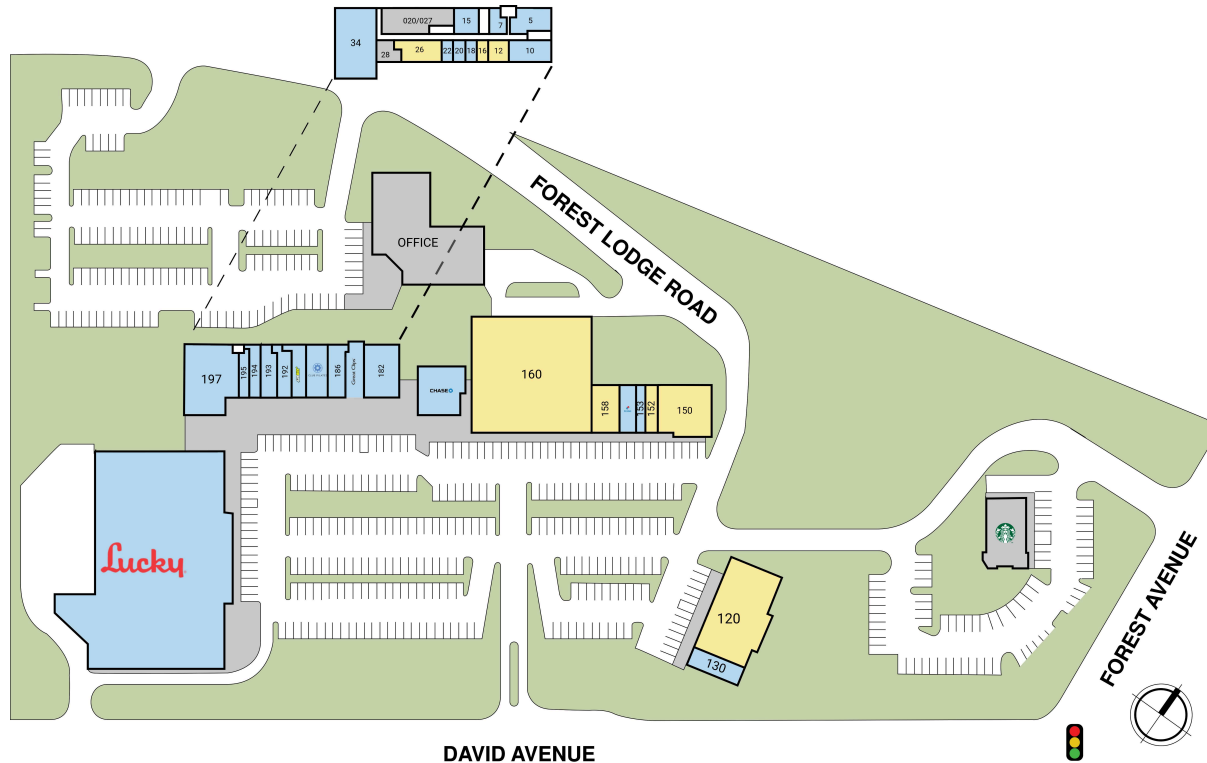

COUNTRY CLUB GATE CENTER

150 COUNTRY CLUB GATE CENTER | PACIFIC GROVE, CA 93950

Perform Properties

Property Details

Owned GLA **Availability**
109,331 SF 8 Suites | 35,465 SF

Overview

- The center is anchored by Lucky Supermarket.
- Located at the entrance to one of the Monterey Peninsula's most charming coastal communities, this center serves both locals and a steady stream of visitors year-round.
- Positioned just minutes from world-renowned attractions, including Pebble Beach and the famed 17-Mile Drive, the location draws affluent tourists and golf enthusiasts alike.
- Situated in the heart of Pacific Grove, this center offers high visibility and convenient access, serving the local community and surrounding areas.

Tenant Mix

CHASE

Great Clips

Lucky

COUNTRY CLUB GATE CENTER

150 COUNTRY CLUB GATE CENTER | PACIFIC GROVE, CA 93950

Perform Properties

Demographics

Perform Properties

Market Aerial

COUNTRY CLUB GATE CENTER

150 COUNTRY CLUB GATE CENTER | PACIFIC GROVE, CA 93950

Perform Properties

Site Plan

Suite	Tenant	GLA (SF)
160	AVAILABLE	21,708
120	AVAILABLE	6,898
150	AVAILABLE	3,396
158	AVAILABLE	1,471
26	AVAILABLE	666
152	AVAILABLE	550
12	AVAILABLE	444
16	AVAILABLE	332
200	LUCKY STORES	39,576
34	VISION DESIGN CENTER	4,612
197	AMERICAN CANCER SOCIETY	4,560
170	CHASE BANK	2,660
20	PEBBLE BEACH COMPANY	2,625
182	AMERICAN KARATE	2,400
188	CLUB PILATES	1,421
10	ART ABILITIES	1,407
184	GREAT CLIPS	1,305
5	BROOKS REALTY	1,298
130	THE BAGEL BAKERY	1,243
186	SMOKE SHOP	1,184
190	SUBWAY	1,174
154	DOMINO'S	1,100
193	COMFOOT SPA	1,090
192	DRINKIE'S LIQUOR	921
15	LPL FINANCIAL	888
194	HERBALIFE	848
22	ANDREA PRICE THERAPEUTIC MASSA	749
195	SPARKLY NAILS	571
7	MCCONNELL MUSIC THERAPY	551
153	MONTEREY GOLD & COIN EXCHANGE	540
18	ALYSSA JONES PILATES	415
11	JANE GINGERICH COUNSELING	396
14	JIM LAUGHTON CONSTRUCTION	332