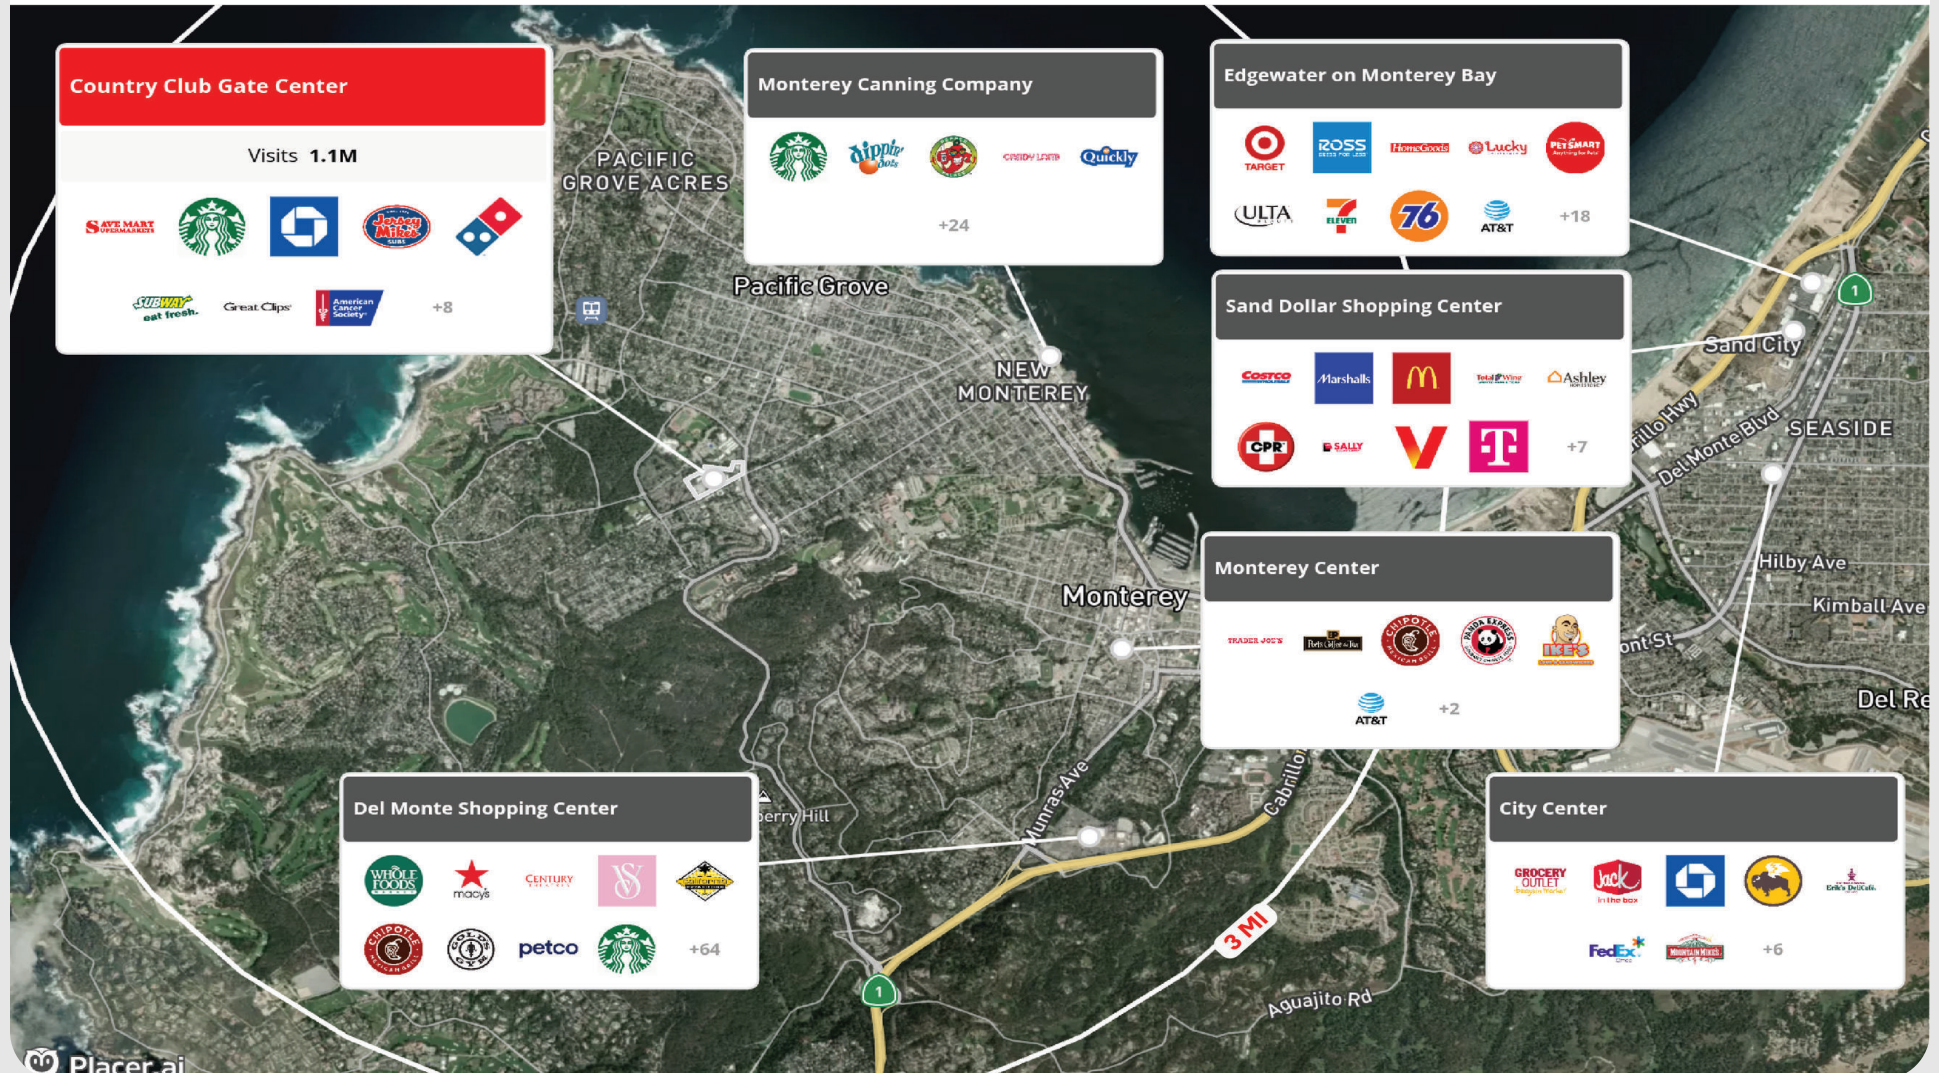

### Overview

- The center is anchored by Lucky Supermarket.
- Located at the entrance to one of the Monterey Peninsula's most charming coastal communities, this center serves both locals and a steady stream of visitors year-round.
- Positioned just minutes from world-renowned attractions, including Pebble Beach and the famed 17-Mile Drive, the location draws affluent tourists and golf enthusiasts alike.
- Situated in the heart of Pacific Grove, this center offers high visibility and convenient access, serving the local community and surrounding areas.

## Demographics

Source: Advan, 2025.

	Population	Daytime Population	Households	Avg. HH Income	Med. HH Income
1-MILE RADIUS	16,828	16,260	5,756	\$173,128	\$138,842
3-MILE RADIUS	41,621	81,299	17,491	\$177,160	\$128,383
5-MILE RADIUS	69,495	115,976	28,469	\$170,398	\$125,928

## Market Aerial