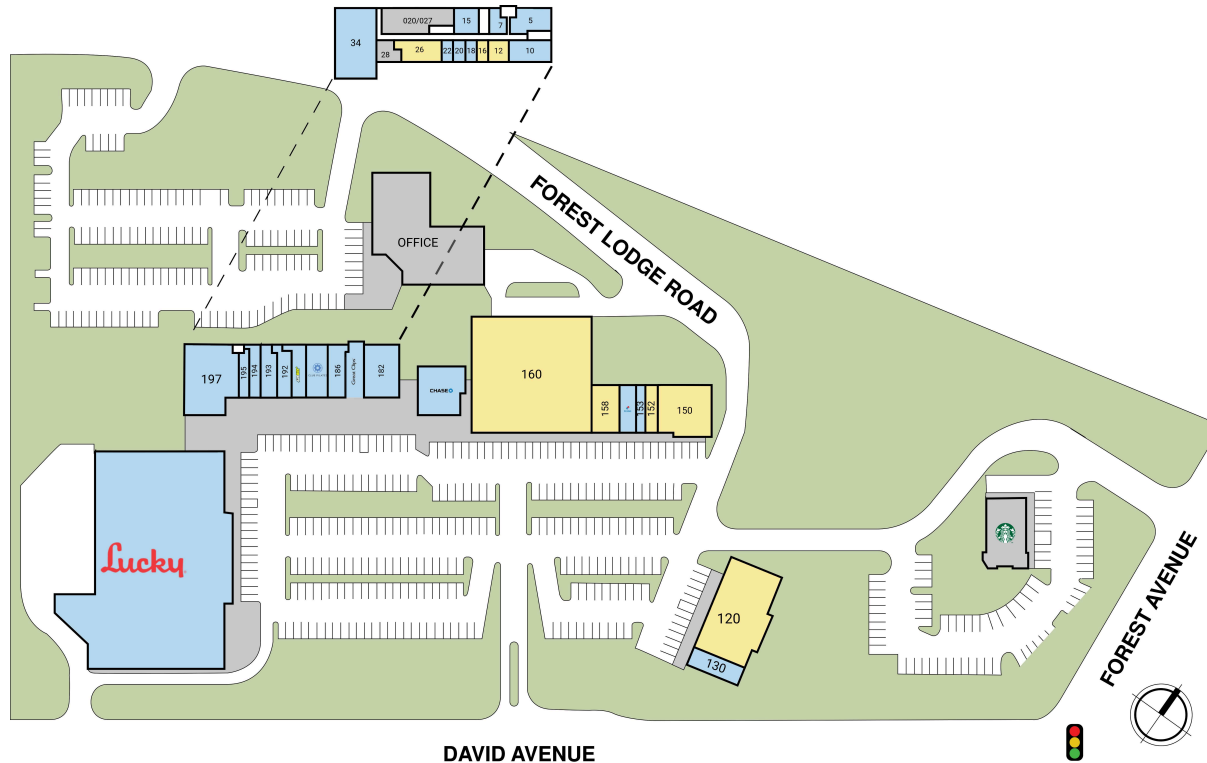

COUNTRY CLUB GATE CENTER

150 COUNTRY CLUB GATE CENTER | PACIFIC GROVE, CA 93950

Perform Properties

Site Plan

Suite	Tenant	GLA (SF)
160	AVAILABLE	21,708
120	AVAILABLE	6,898
150	AVAILABLE	3,396
158	AVAILABLE	1,471
26	AVAILABLE	666
152	AVAILABLE	550
12	AVAILABLE	444
16	AVAILABLE	332
200	LUCKY STORES	39,576
34	VISION DESIGN CENTER	4,612
197	AMERICAN CANCER SOCIETY	4,560
170	CHASE BANK	2,660
20	PEBBLE BEACH COMPANY	2,625
182	AMERICAN KARATE	2,400
188	CLUB PILATES	1,421
10	ART ABILITIES	1,407
184	GREAT CLIPS	1,305
5	BROOKS REALTY	1,298
130	THE BAGEL BAKERY	1,243
186	SMOKE SHOP	1,184
190	SUBWAY	1,174
154	DOMINO'S	1,100
193	COMFOOT SPA	1,090
192	DRINKIE'S LIQUOR	921
15	LPL FINANCIAL	888
194	HERBALIFE	848
22	ANDREA PRICE THERAPEUTIC MASSA	749
195	SPARKLY NAILS	571
7	MCCONNELL MUSIC THERAPY	551
153	MONTEREY GOLD & COIN EXCHANGE	540
18	ALYSSA JONES PILATES	415
11	JANE GINGERICH COUNSELING	396
14	JIM LAUGHTON CONSTRUCTION	332