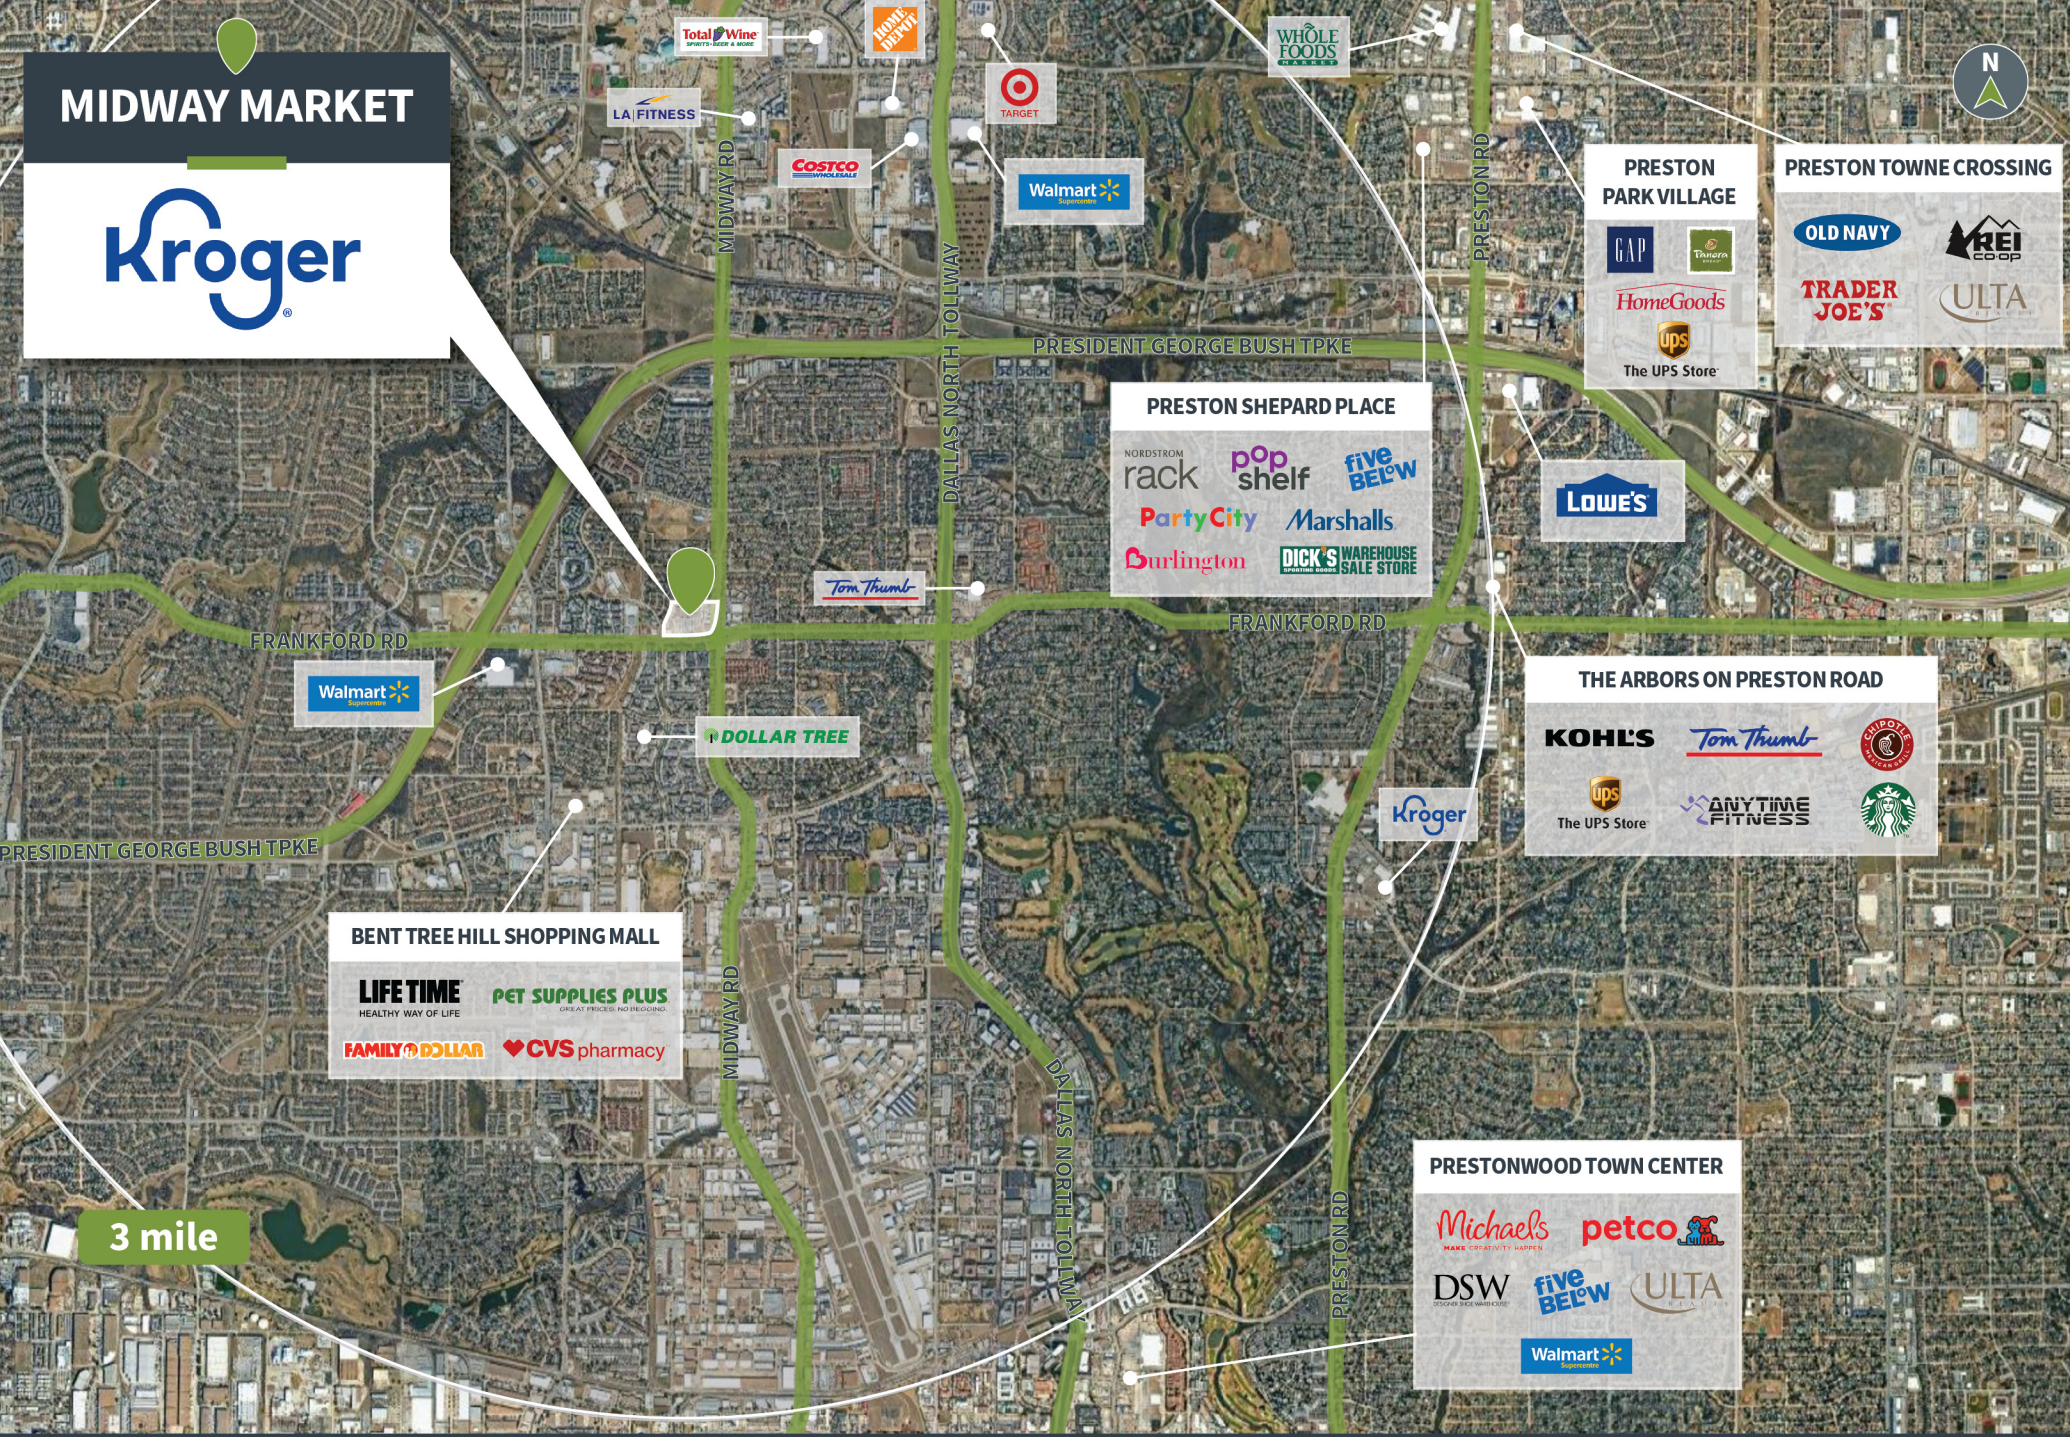

MIDWAY MARKET

MIDWAY RD

DALLAS NORTH TOLLWAY

PRESTON RD

MIDWAY RD

DALLAS NORTH TOLLWAY

PRESTON RD

3 mile

BENT TREE HILL SHOPPING MALL

- LIFE TIME HEALTHY WAY OF LIFE
- PET SUPPLIES PLUS GREAT PRICES. NO PREGNOSIS.
- FAMILY DOLLAR
- CVS pharmacy

Walmart

DOLLAR TREE

Tom Thumb

PRESTON SHEPARD PLACE

- NORDSTROM
- rack
- pop shelf
- five BELOW
- Party City
- Marshalls
- Burlington
- DICK'S WAREHOUSE SALE STORE

THE ARBORS ON PRESTON ROAD

- KOHL'S
- Tom Thumb
- CHIPOTLE
- The UPS Store
- ANYTIME FITNESS
- Starbucks

PRESTONWOOD TOWN CENTER

- Michaels
- petco
- DSW
- five BELOW
- ULTA
- Walmart

LOWE'S

PRESTON PARK VILLAGE

- GAP
- HomeGoods
- The UPS Store

PRESTON TOWNE CROSSING

- OLD NAVY
- REI COOP
- TRADER JOE'S
- ULTA

LA FITNESS

COSTCO

HOME DEPOT

TARGET

Walmart

WHOLE FOODS

Total Wine

MIDWAY MARKET

3939 FRANKFORD ROAD
DALLAS, TX 75287