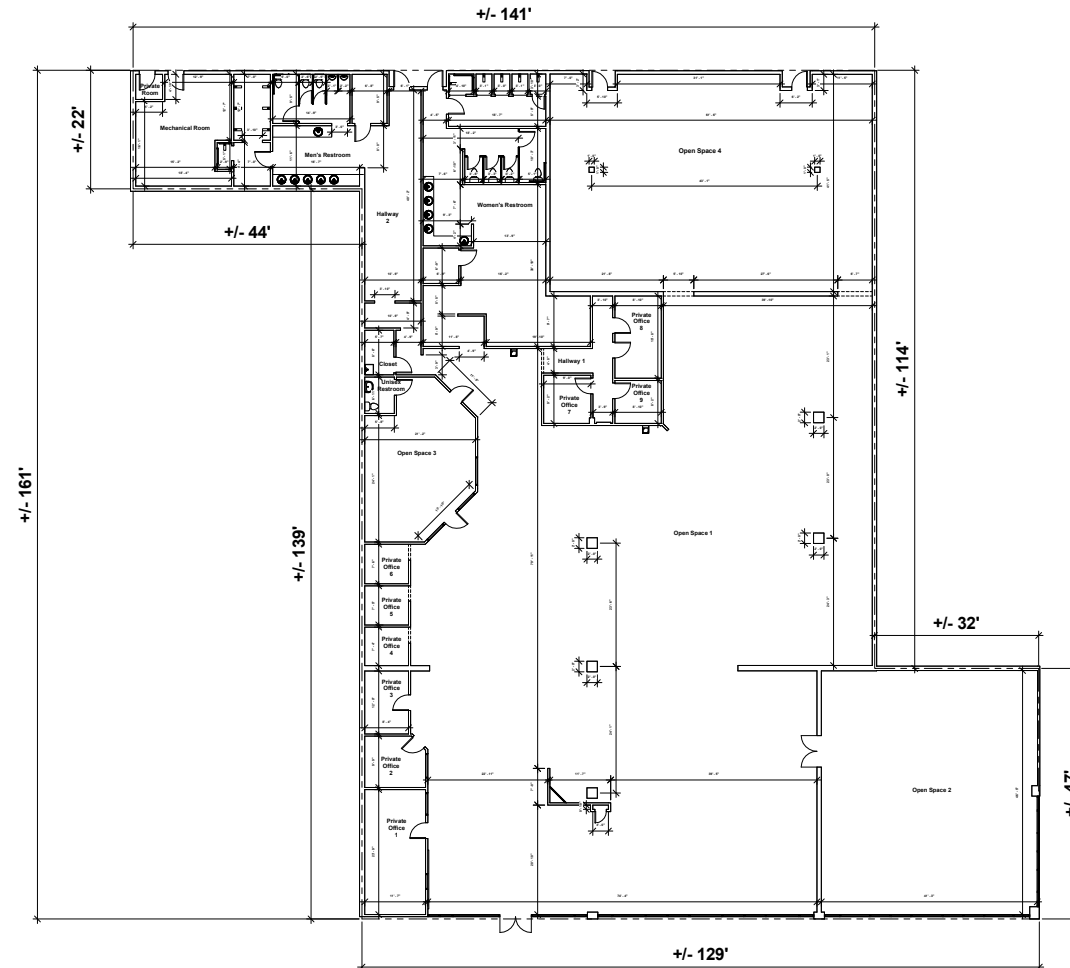

WESTWOOD VILLAGE

2600 SW BARTON STREET | SEATTLE, WA 98126

LOD | Unit B-7

REAR

FRONT