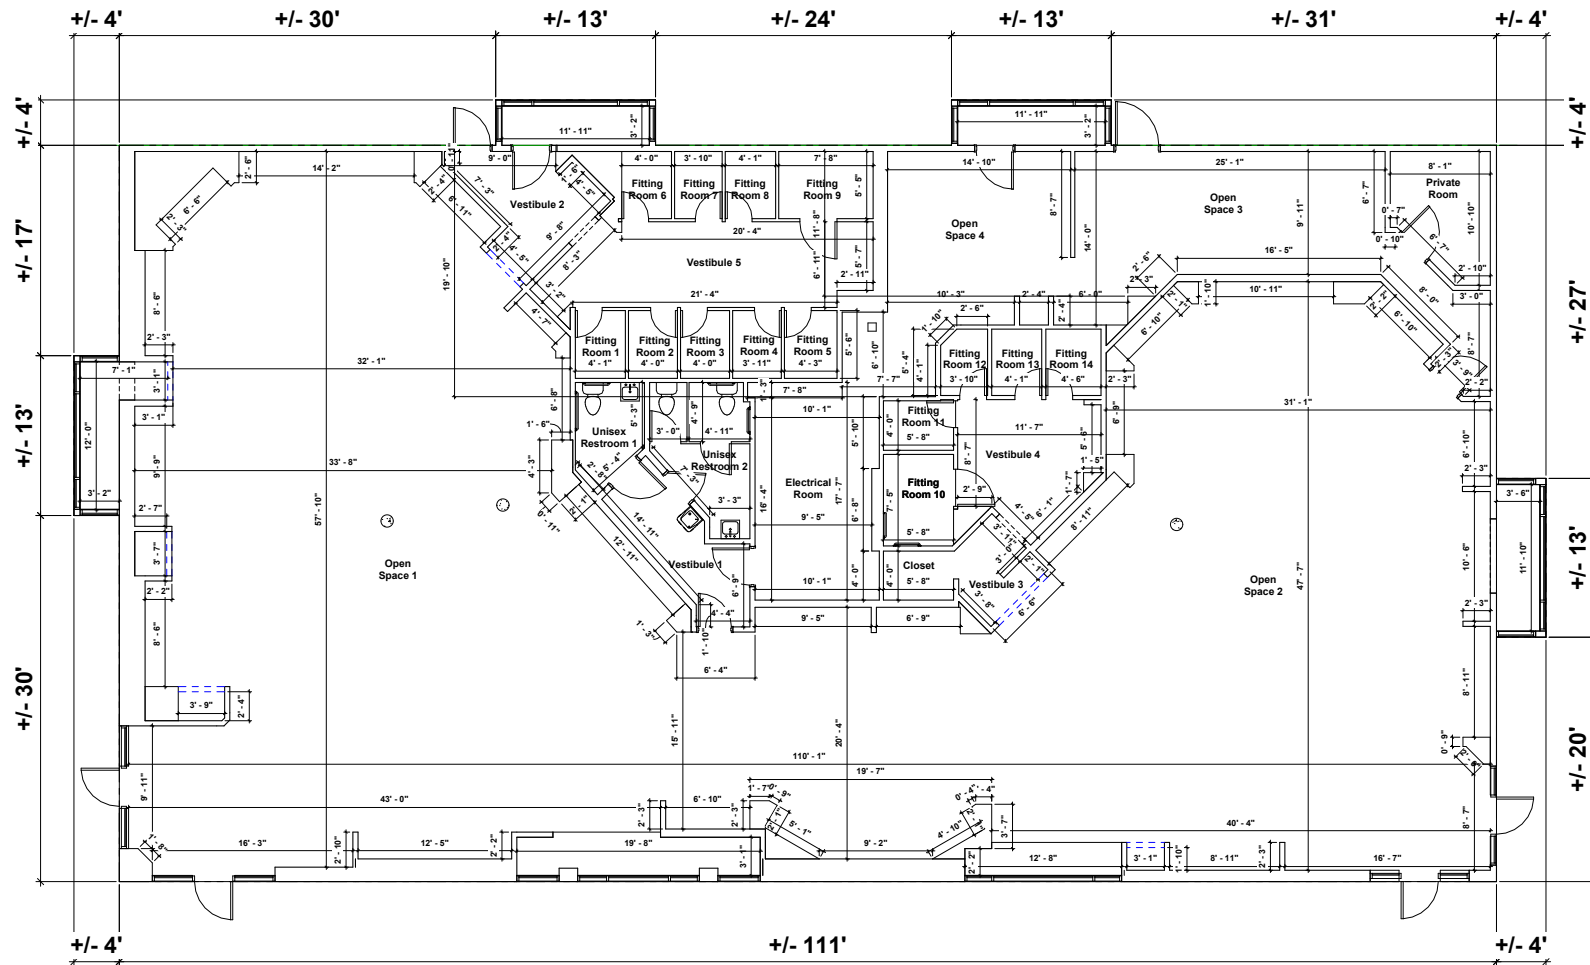

HANOVER CENTER

3501 OLEANDER DRIVE | WILMINGTON, NC 28403

LOD | Unit 3607

REAR

FRONT