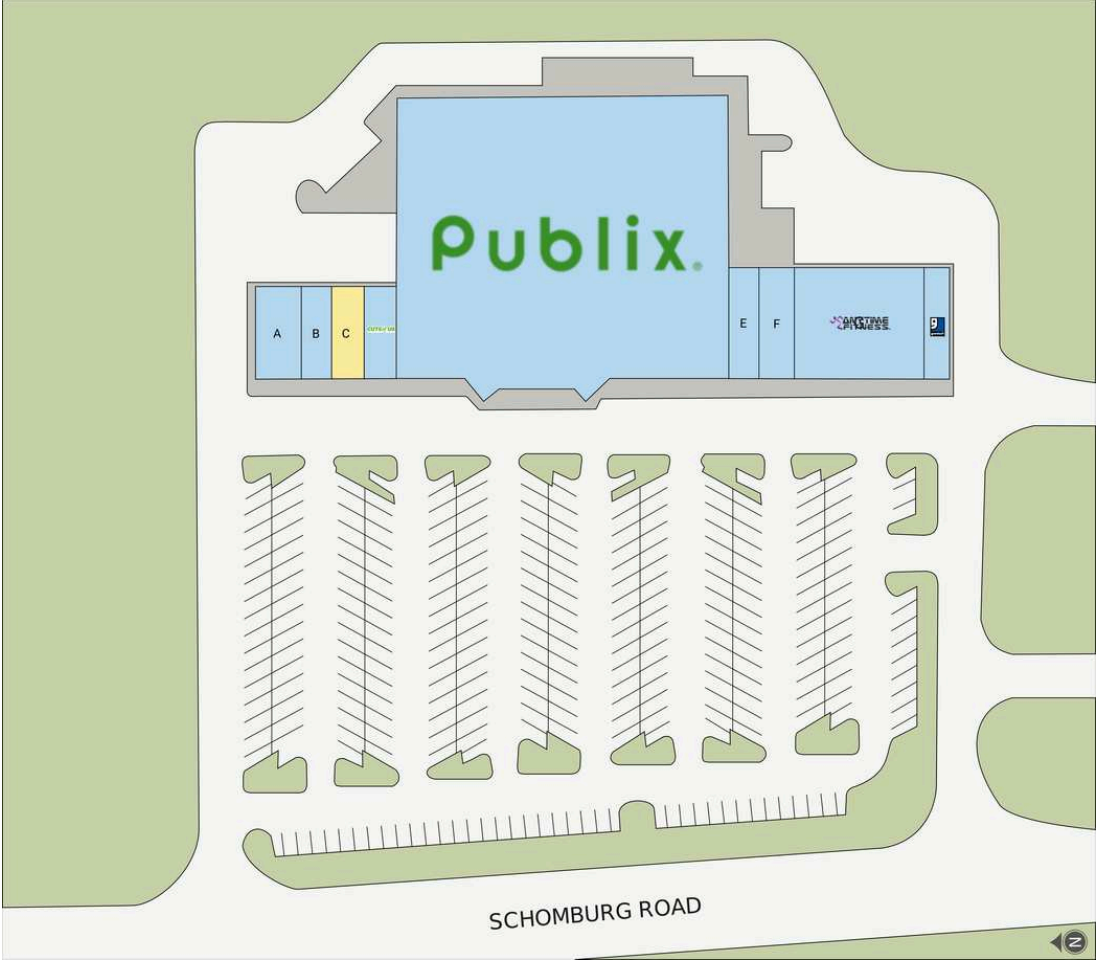

PARKWAY CENTRE

A Ace Cleaners	1,800 SF	F LIN CHINA	1,600 SF
B Golden Nails	1,200 SF	G ANYTIME FITNESS	5,600 SF
C AVAILABLE	1,200 SF	L GOODWILL	1,200 SF
D Cuts by Us	1,200 SF	Z PUBLIX SUPER MARKET	37,888 SF
E Schomburg Nutrition	1,400 SF		