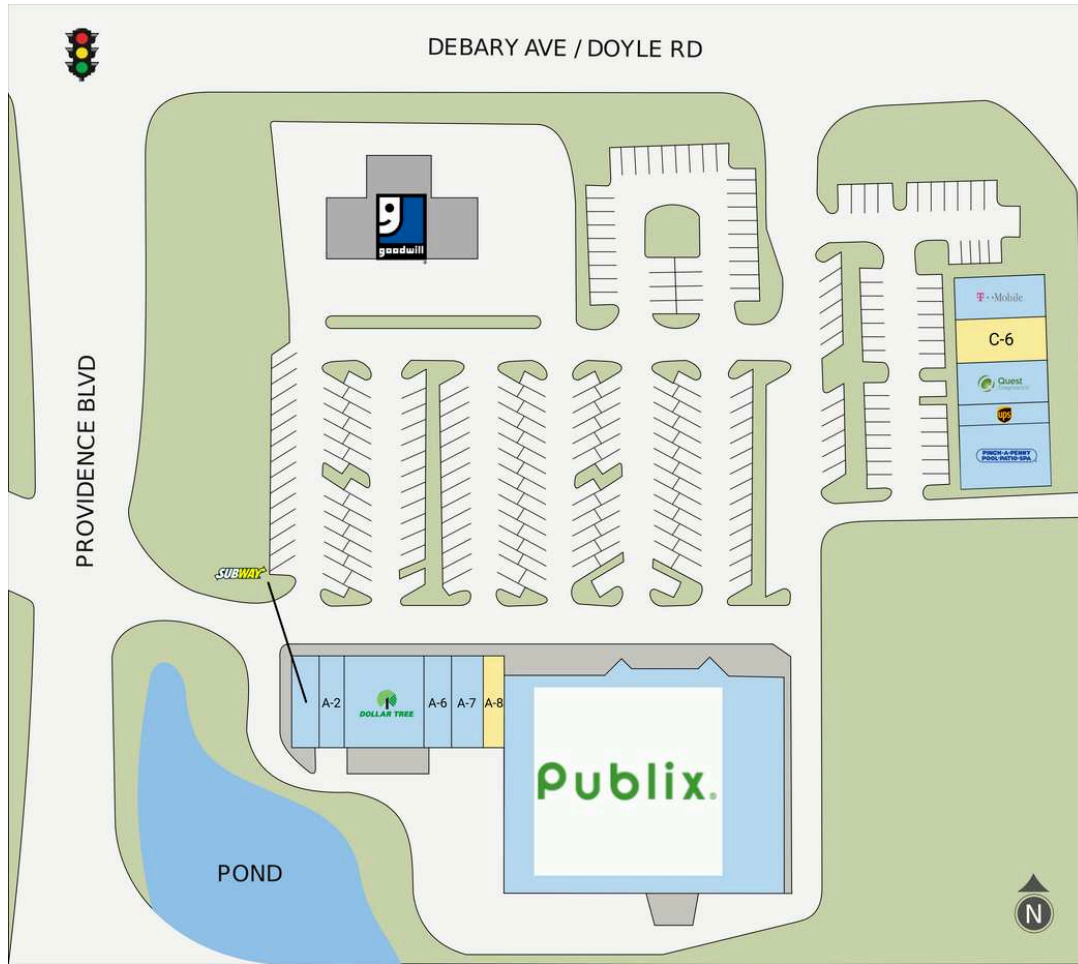

# DELTONA LANDINGS

A PUBLIX SUPER MARKET 1456	37,866 SF	<b>A-8 AVAILABLE</b>	975 SF
A-1 SUBWAY	1,280 SF	C-1 PINCH-A-PENNY	2,600 SF
A-2 China Kitchen	1,300 SF	C-3 THE UPS STORE	975 SF
A-3 DOLLAR TREE	5,220 SF	C-4 Quest Diagnostics	2,015 SF
A-6 NAIL ART SPA	1,300 SF	<b>C-6 AVAILABLE</b>	2,129 SF
A-7 BLUE MARTINI LIQUORS	1,625 SF	C-6B T-MOBILE	2,681 SF