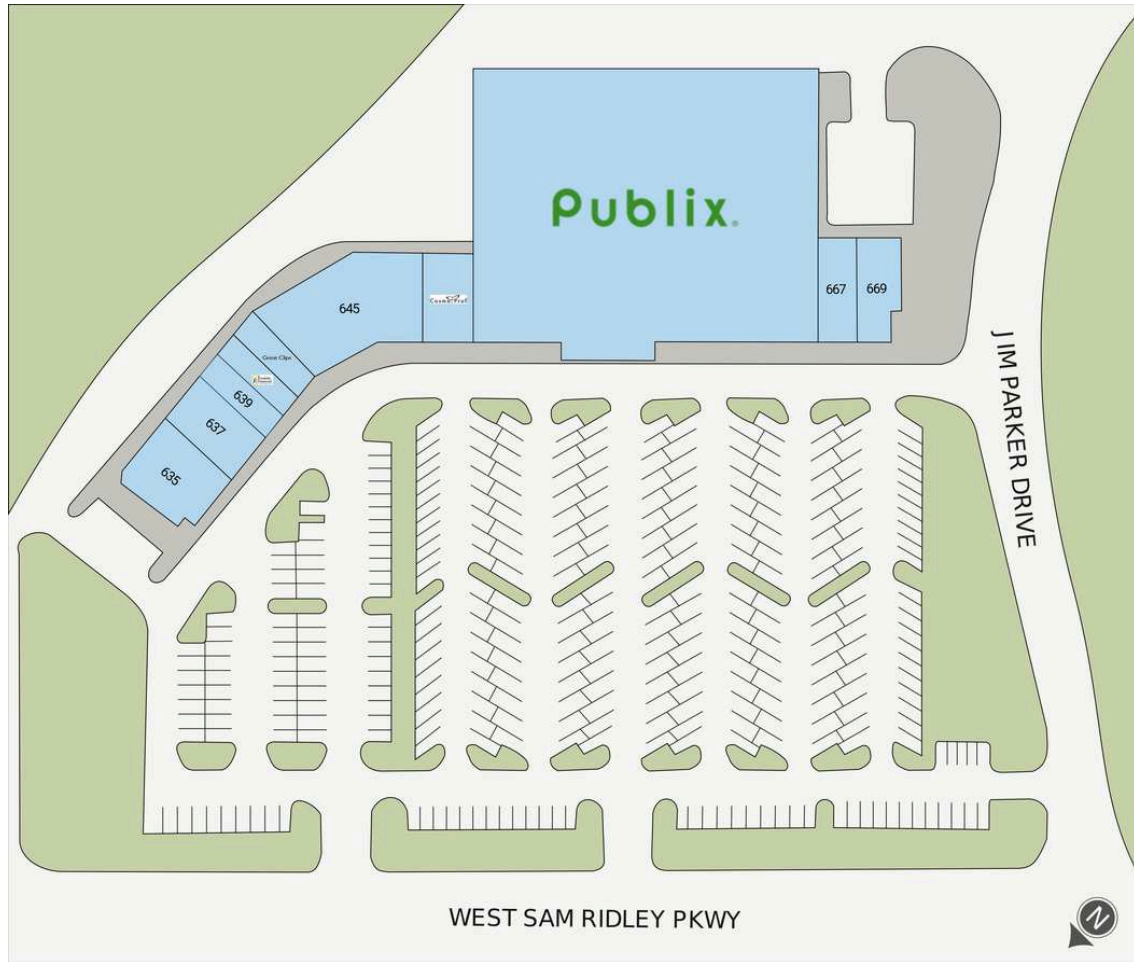

# PARKWAY TOWN CENTRE

635 Blue Coast Burrito	2,612 SF	645 ASUKA	6,600 SF
637 Elysian Nails	1,200 SF	653 COSMOPROF	2,997 SF
639 THE JOINT CHIROPRACTIC	1,200 SF	661 PUBLIX SUPER MARKET	44,841 SF
641 1ST FRANKLIN FINANCIAL	1,200 SF	667 Farm Bureau Insurance	1,739 SF
643 GREAT CLIPS	1,200 SF	669 The Curry House	1,998 SF