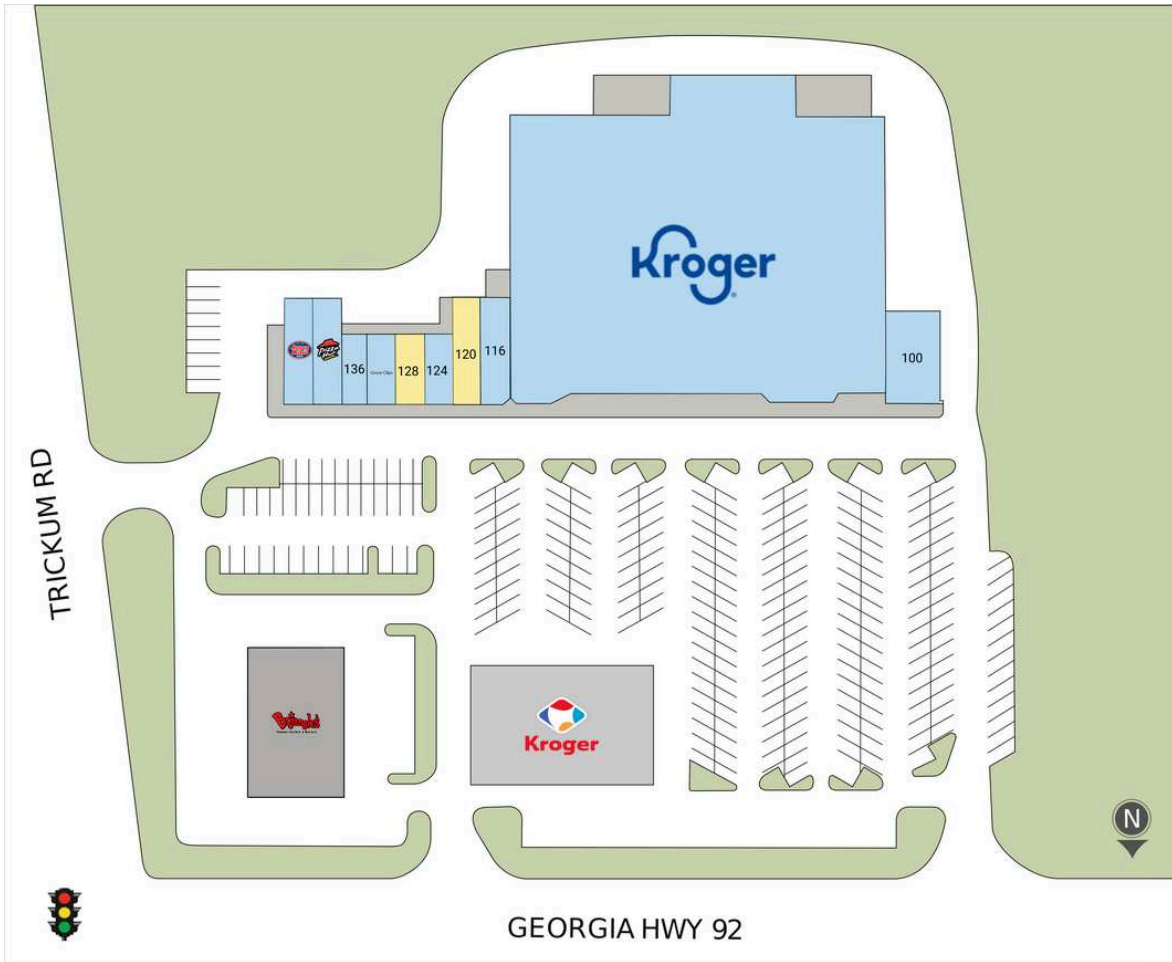

WOODSTOCK CROSSING

100 Pavilion Nail Lounge	2,400 SF	128 AVAILABLE	1,000 SF
110 KROGER	54,322 SF	132 GREAT CLIPS	1,000 SF
116 BENCHMARK PHYSICAL THERPY	1,500 SF	136 Salon Browline	1,000 SF
120 AVAILABLE	1,500 SF	140 PIZZA HUT	1,200 SF
124 LILLA'S MASSAGE	1,000 SF	144 JERSEY MIKE'S SUBS	1,200 SF