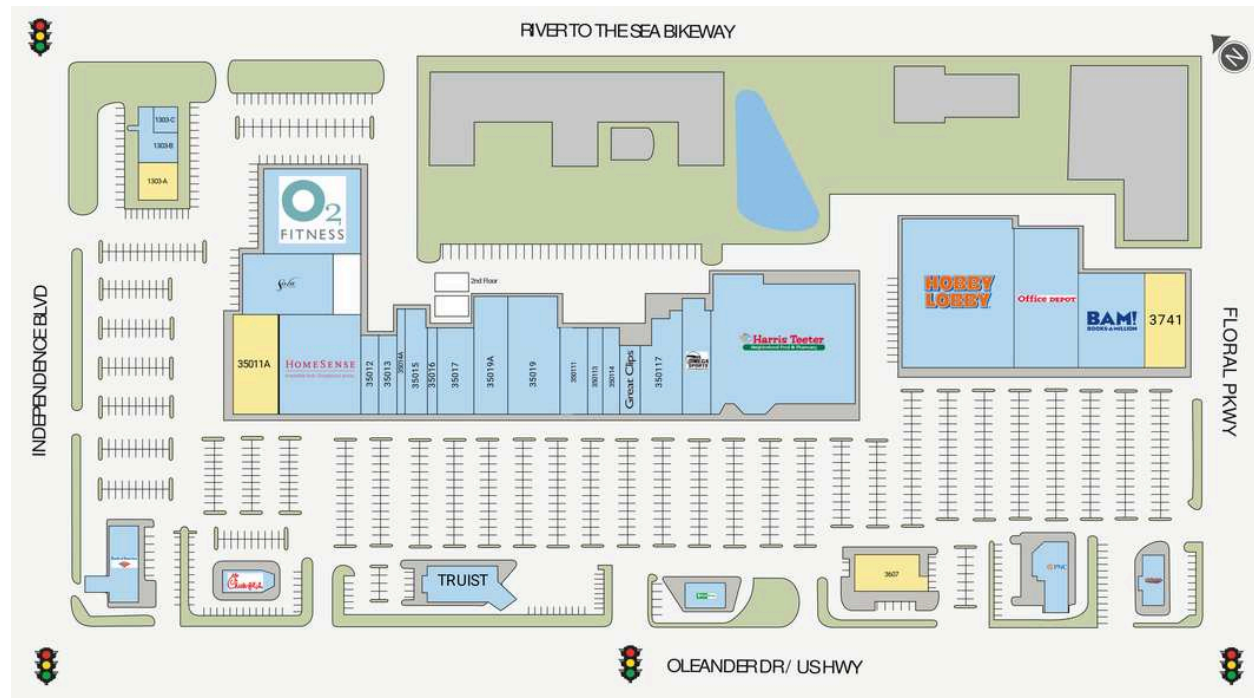

HANOVER CENTER

1303-A AVAILABLE	3,248 SF	3737 BOOKS A MILLION	15,120 SF
1303-B Farm Bureau Insurance	6,009 SF	3741 AVAILABLE	11,000 SF
1303-C Willow Wellness	960 SF	35011 HOMESENSE	25,000 SF
1315 O2 Fitness	26,000 SF	35011A AVAILABLE	14,160 SF
1329 SOLA SALON	5,640 SF	35012 DRIFT COFFEE AND KITCHEN	2,200 SF
1420 HARDEE'S	2,803 SF	35013 AAA TRAVEL AGENCY	3,600 SF
3305 BANK OF AMERICA	6,638 SF	35014A HOTWORX	1,890 SF
3389 CHICK-FIL-A	3,936 SF	35014B STRETCH ZONE	1,890 SF
3417 TRUIST	5,798 SF	35014C AVAILABLE	3,000 SF
3605 FIRST BANK	2,230 SF	35014D AVAILABLE	212 SF
3607 AVAILABLE	6,600 SF	35015 GRAND NAILS	2,008 SF
3709 PNC BANK	3,645 SF	35016 Wild Bird Center	2,000 SF
3715 HOBBY LOBBY	46,080 SF	35017 MY EYE DR	3,500 SF
3727 OFFICE DEPOT	24,053 SF	35017A OMEGA SPORTS	6,693 SF

HANOVER CENTER

35019 K&W Cafeteria	13,920 SF	350114 J. MICHAEL'S PHILLY	3,000 SF
35019A GREAT OUTDOOR	10,600 SF	350116 GREAT CLIPS	1,500 SF
350111 NICHE DECOR	8,230 SF	350117 SAS SHOES	5,400 SF
350113 PEDEGO WILMINGTON	2,500 SF	350118 HARRIS TEETER	50,750 SF