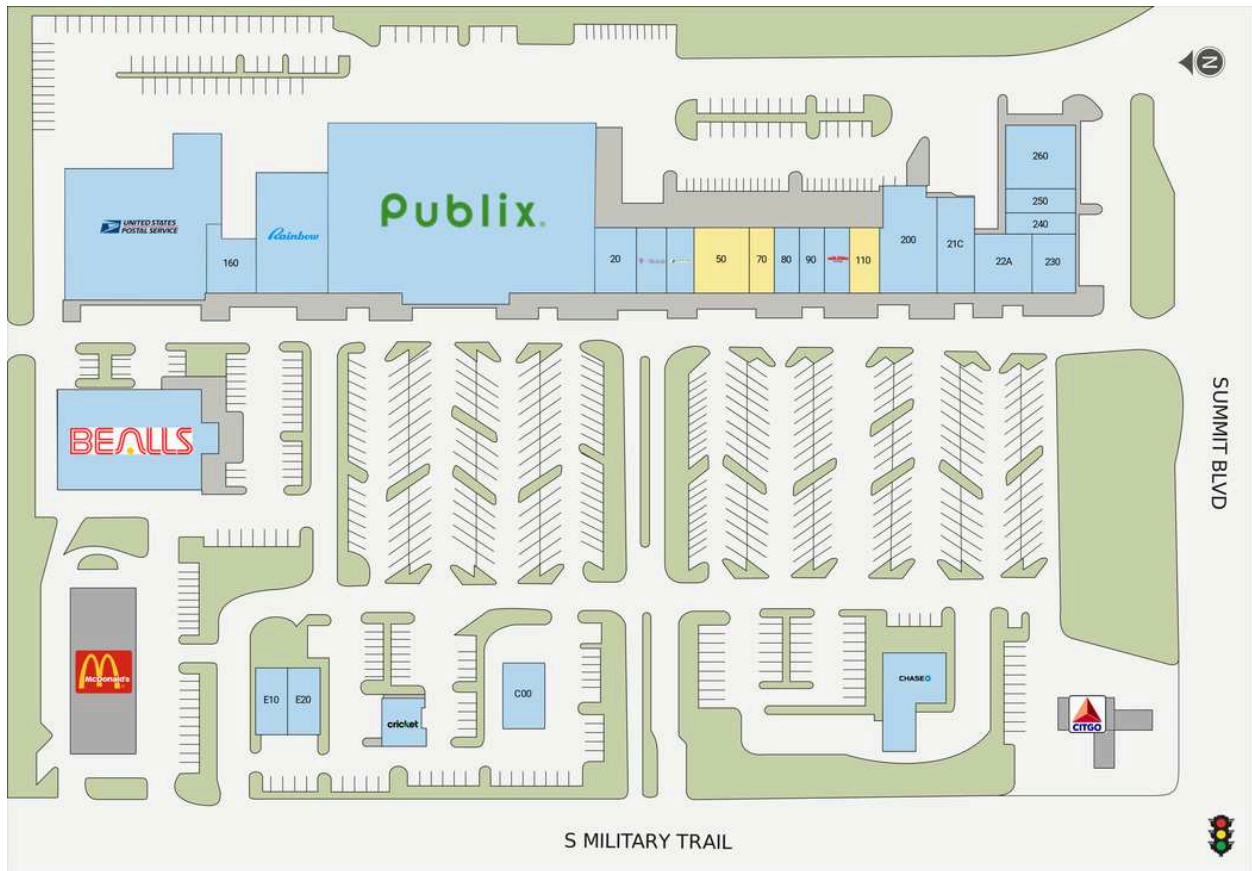

POLO GROUNDS MALL

B00 CHASE BANK	2,250 SF	70 AVAILABLE	1,400 SF
C00 La Brasa	2,261 SF	80 Mercedes Jewelry	1,400 SF
D00 CRICKET WIRELESS	1,280 SF	90 China Queen	1,400 SF
E10 WING STOP	1,504 SF	100 PAPA JOHN'S PIZZA	1,400 SF
E20 OPORTUN INC	1,472 SF	110 AVAILABLE	1,540 SF
F00 BEALL'S	13,750 SF	150 RAINBOW	7,020 SF
10 PUBLIX SUPER MARKET	45,600 SF	160 TANDY LEATHER	1,910 SF
20 DIVA NAILS	1,803 SF	180 UNITED STATES POSTAL SERVICE	20,156 SF
21C FTP TAX SOLUTIONS	1,963 SF	200 CMLA MEDICAL CENTER	5,216 SF
22A Sage Dental	2,595 SF	230 Golden Krust	2,065 SF
30 T-MOBILE	1,400 SF	240 BILL'S BARBERSHOP	1,000 SF
40 ADVANCE AMERICA	1,400 SF	250 XENIA SALON	1,000 SF
50 AVAILABLE	3,500 SF	260 POLO GROUNDS LAUNDRY	4,000 SF