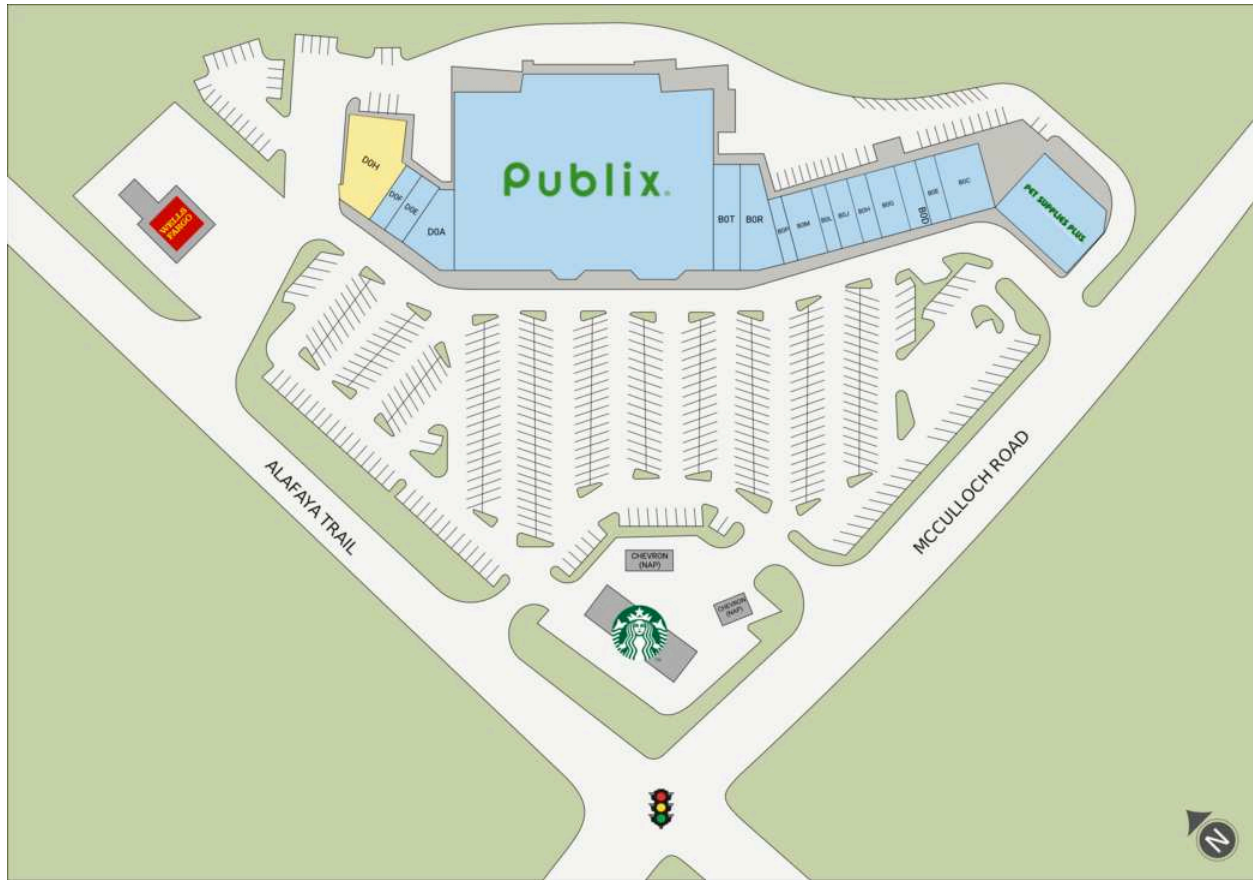

UNIVERSITY PALMS

| | | | |
|------------------------------|----------|----------------------------------|-----------|
| A0A PET SUPPLIES PLUS | 7,908 SF | B0P 3 NATIVES ACAI AND JUICE BAR | 1,202 SF |
| B0C PAT'S FOR LIQUOR | 3,051 SF | B0R Amcot Financial | 4,042 SF |
| B0D VERVE ORLANDO | 1,493 SF | B0T SOUTH BEACH TANNING | 3,192 SF |
| B0E ALL MY TEA BOBA CAFE | 1,492 SF | COA PUBLIX SUPER MARKET | 56,077 SF |
| B0G DRAGON COURT RESTAURANT | 2,300 SF | COE CHEWY BOBA COMPANY | 1,492 SF |
| B0H AVENUE NAILS | 1,400 SF | D0A GIOVANNI ITALIAN RISTORANTE | 3,324 SF |
| B0J GOTOBRAZILS | 1,622 SF | D0E UNIVERSITY PALMS CLEANERS | 1,400 SF |
| B0L First Choice Urgent Care | 1,050 SF | D0F JOURY ICE CREAM & COFFEE | 1,400 SF |
| B0M CORUS ORTHODONISTS | 2,777 SF | DOH AVAILABLE | 5,442 SF |