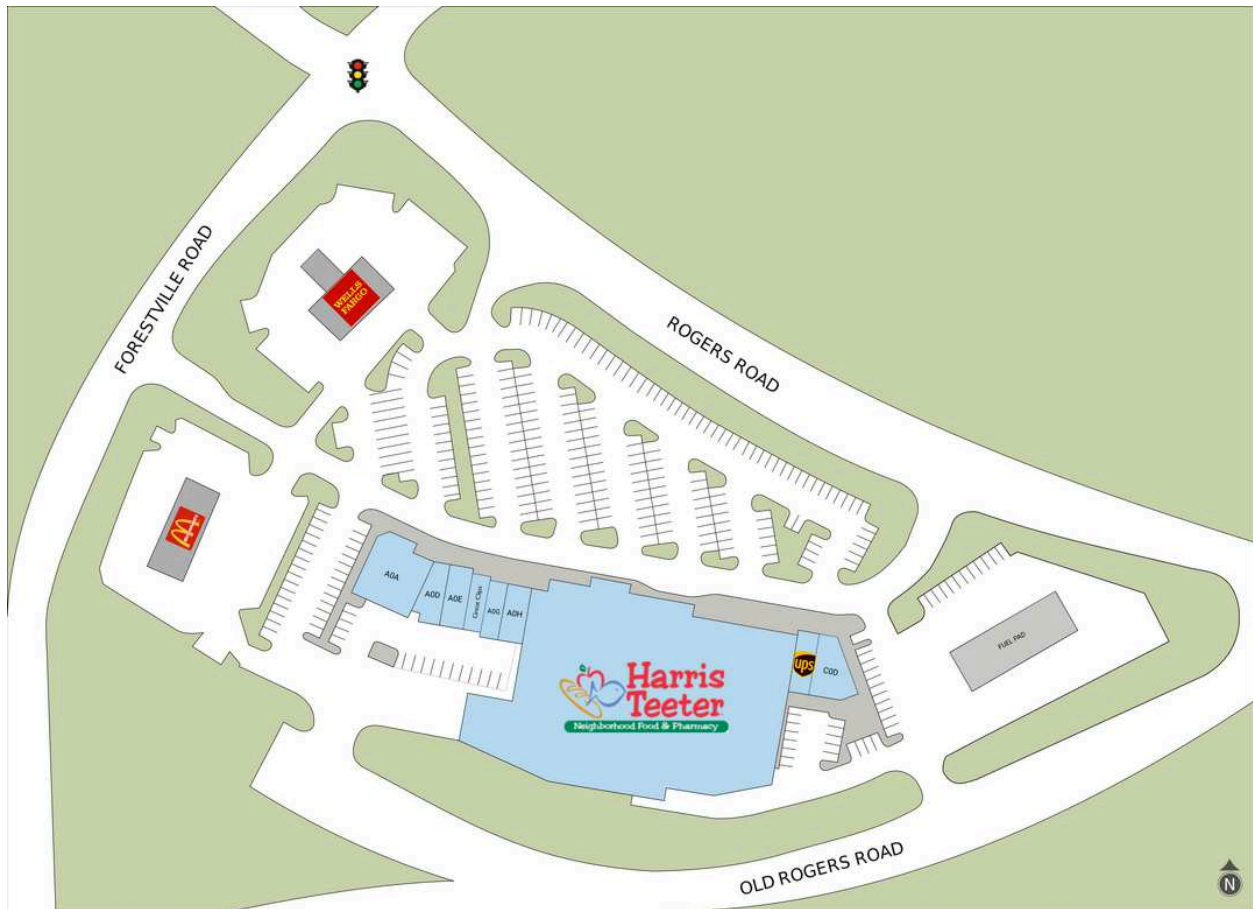

# HERITAGE STATION

A0A Il Bacio	4,686 SF	A0H KUMON MATH AND READING	1,500 SF
A0D KWENCH JUICE CAFE	1,535 SF	B0A HARRIS TEETER	57,723 SF
A0E Panda King	1,526 SF	C0C THE UPS STORE	1,300 SF
A0F GREAT CLIPS	1,187 SF	C0D STEWART'S BISTRO	2,289 SF
A0G Idol Nails	1,200 SF		