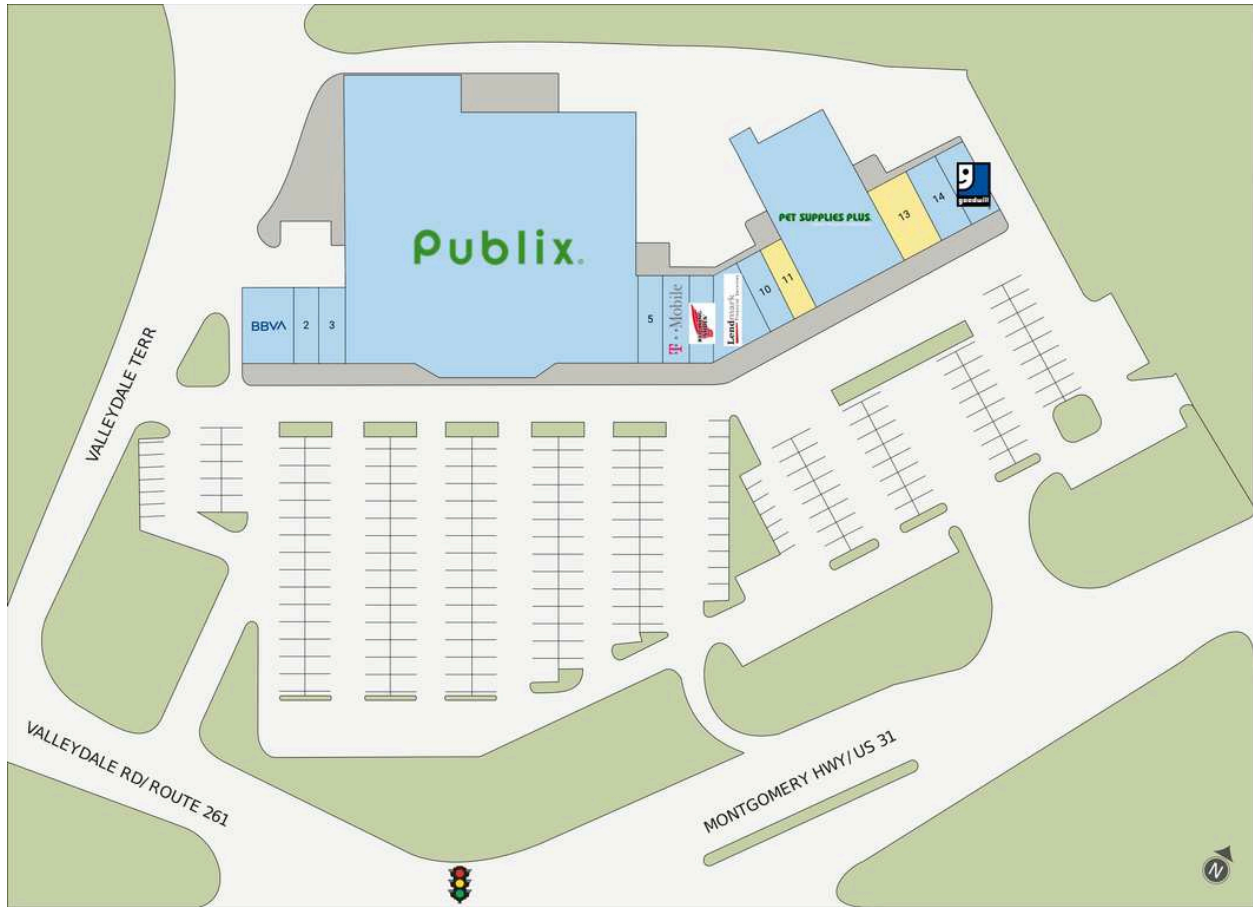

# SOUTHGATE VILLAGE

1 BBVA COMPASS BANK	2,334 SF	9 LENDMARK FINANCIAL SERVICES	2,075 SF
2 Yan Express	1,200 SF	10 PAPA MURPHY'S	1,225 SF
3 Bella Nails	1,200 SF	<b>11 AVAILABLE</b>	1,200 SF
4 PUBLIX SUPER MARKET	46,733 SF	12 PET SUPPLIES PLUS	10,125 SF
5 SPORTCLIPS HAIRCUTS	1,300 SF	<b>13 AVAILABLE</b>	2,400 SF
6 T-MOBILE	1,300 SF	14 TONY'S HOT DOGS	1,200 SF
7 RED WING SHOES	1,300 SF	15 GOODWILL	1,500 SF