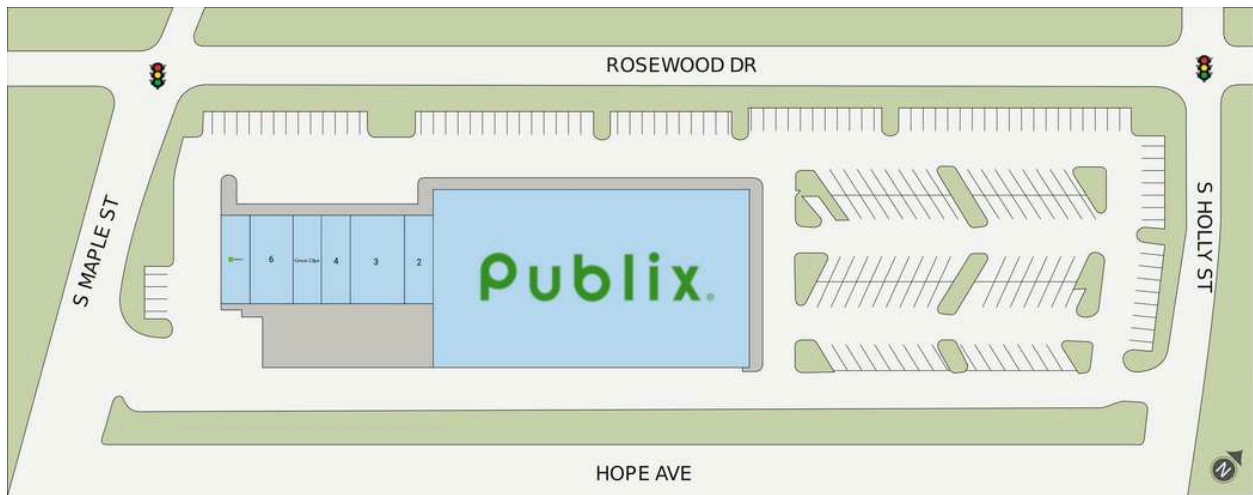

ROSEWOOD SHOPPING CENTER

1 PUBLIX SUPER MARKET	27,887 SF	5 GREAT CLIPS	1,200 SF
2 PHILLY PRETZEL FACTORY	1,200 SF	6 Season Nails	1,800 SF
3 CHEX GRILL & WINGS	2,400 SF	7 H&R BLOCK	1,200 SF
4 Main Moon Chinese	1,200 SF		