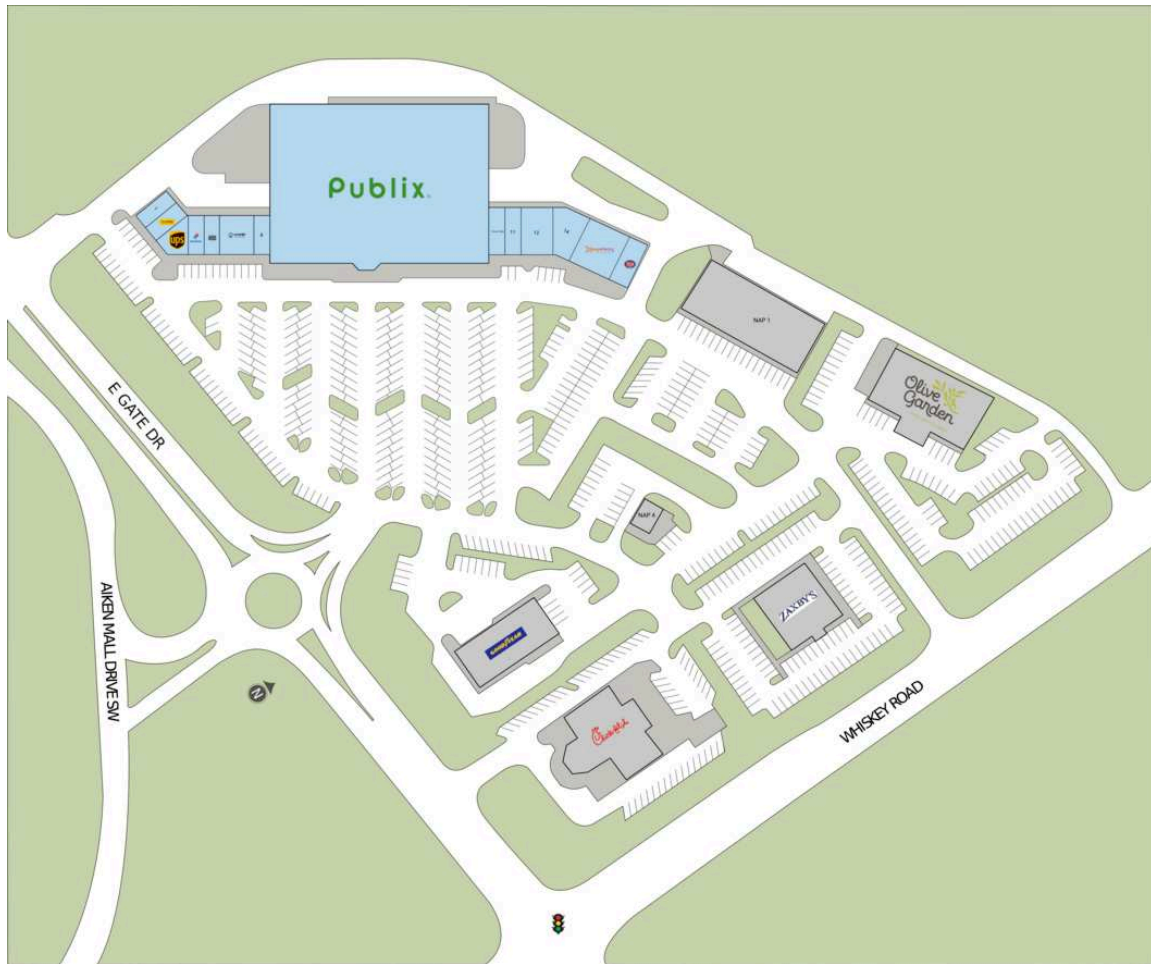

EAST GATE SHOPPING CENTER

1 IN MOTION WELLNESS STUDIO	1,000 SF	9 PUBLIX SUPER MARKET	56,146 SF
2 EDWARD D JONES	1,000 SF	10 GREAT CLIPS	1,200 SF
3 THE UPS STORE	1,300 SF	11 HIBACHI & WINGS	1,200 SF
4 DOMINO'S	1,000 SF	12 OMNIA NAILS & SPA	2,400 SF
5 THE JOINT CHIROPRACTIC	1,000 SF	14 SCENTHOUND	1,370 SF
6 CRUMBL COOKIES	2,000 SF	15 JERSEY MIKE'S SUBS	1,560 SF
8 New China	1,000 SF	16 ORANGE THEORY FITNESS	3,540 SF