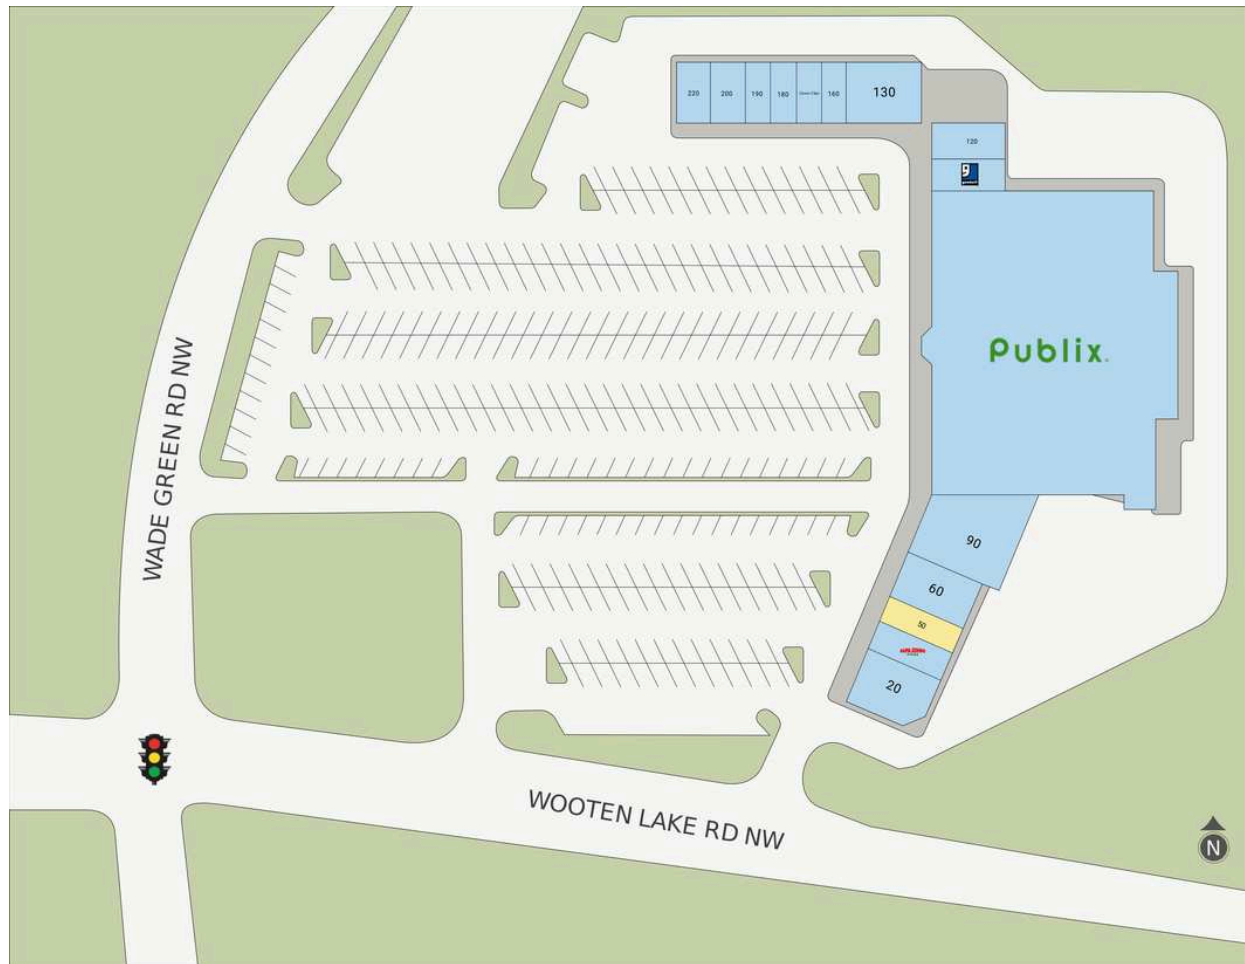

WADE GREEN VILLAGE

20 Wade Green Bottle Shop	3,008 SF	130 Lush Nail Bar	3,000 SF
40 PAPA JOHN'S PIZZA	1,560 SF	160 Hong Kong Alterations	1,000 SF
50 AVAILABLE	1,300 SF	170 GREAT CLIPS	1,000 SF
60 PT SOLUTIONS	2,600 SF	180 MAIL COPY	1,000 SF
90 Wicked Wings	5,396 SF	190 Happy Panda	1,000 SF
100 PUBLIX SUPER MARKET	47,814 SF	200 SUPER MEX BAR & GRILL	3,000 SF
110 GOODWILL	1,500 SF	220 Solecito Lindo Mexican Bar & Grill	1,000 SF
120 Employ Partners	1,800 SF		