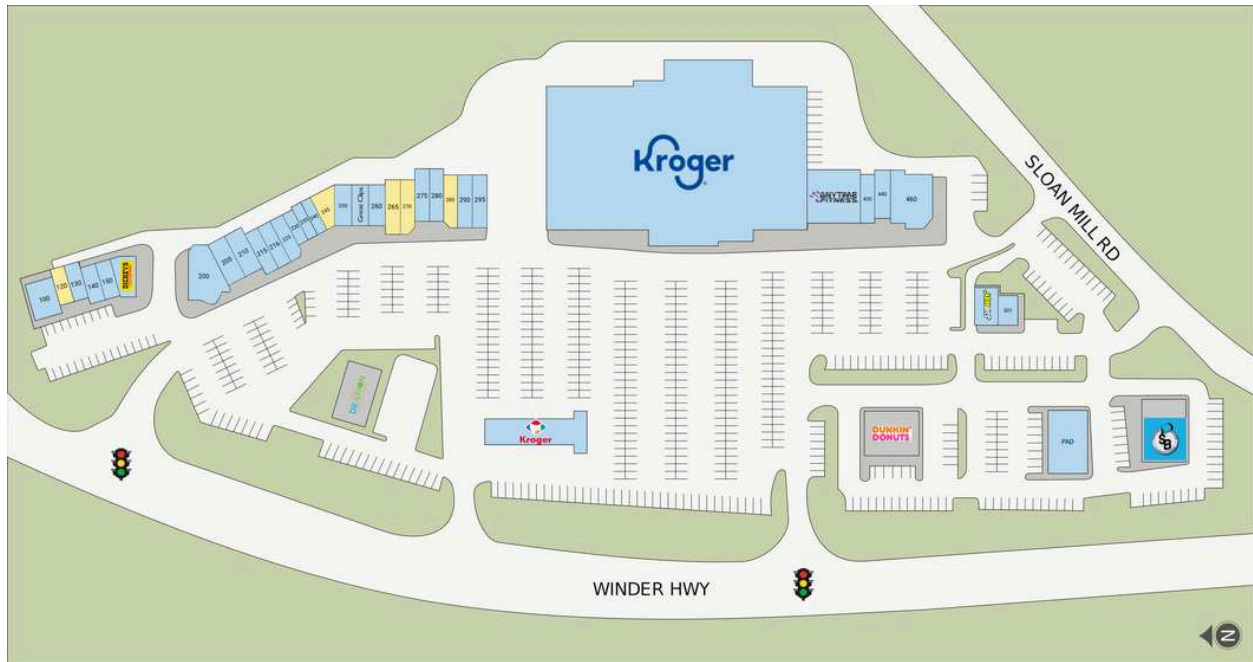

ROYAL LAKES MARKETPLACE

KRFUEL KROGER FUEL		230 Navy Recruiting	720 SF
PAD MCDONALD'S	3,859 SF	235 Marines Recruiting	750 SF
100 ROYAL LAKES DENTAL	1,750 SF	240 Marines Recruiting	750 SF
120 AVAILABLE	1,250 SF	245 AVAILABLE	1,445 SF
130 Fix Hub	1,000 SF	250 BULLSEYE BURGER & CHICKEN	1,210 SF
140 NORTHSIDE HOSPITAL INC	1,000 SF	255 GREAT CLIPS	1,100 SF
150 Rise Up Nutrition	1,000 SF	260 American Family Insurance	1,100 SF
160 DICKEY'S BARBECUE PIT	1,715 SF	265 AVAILABLE	1,400 SF
200 D4C DENTAL BRANDS	3,280 SF	270 AVAILABLE	1,370 SF
205 HASHTAG POKE	1,500 SF	275 Royal Nails & Spa	1,400 SF
210 Surge Staffing	1,500 SF	280 KJ SALON	1,400 SF
215 US ARMED FORCES	5,780 SF	285 AVAILABLE	1,370 SF
216 Army Recruiting	1,200 SF	290 THE HAUS KOREAN JAPANESE	1,400 SF
225 Air Force Recruiting	1,160 SF	295 Quality Dry Cleaners	1,400 SF

ROYAL LAKES MARKETPLACE

300 KROGER	70,225 SF	460 LOSA CUATES MEXICAN TAQUERIA	4,185 SF
410 ANYTIME FITNESS	5,625 SF	500 SUBWAY	1,500 SF
430 RL Salon	1,300 SF	501 DANNY'S DONUTS	988 SF
440 MARCOS PIZZA	1,300 SF		