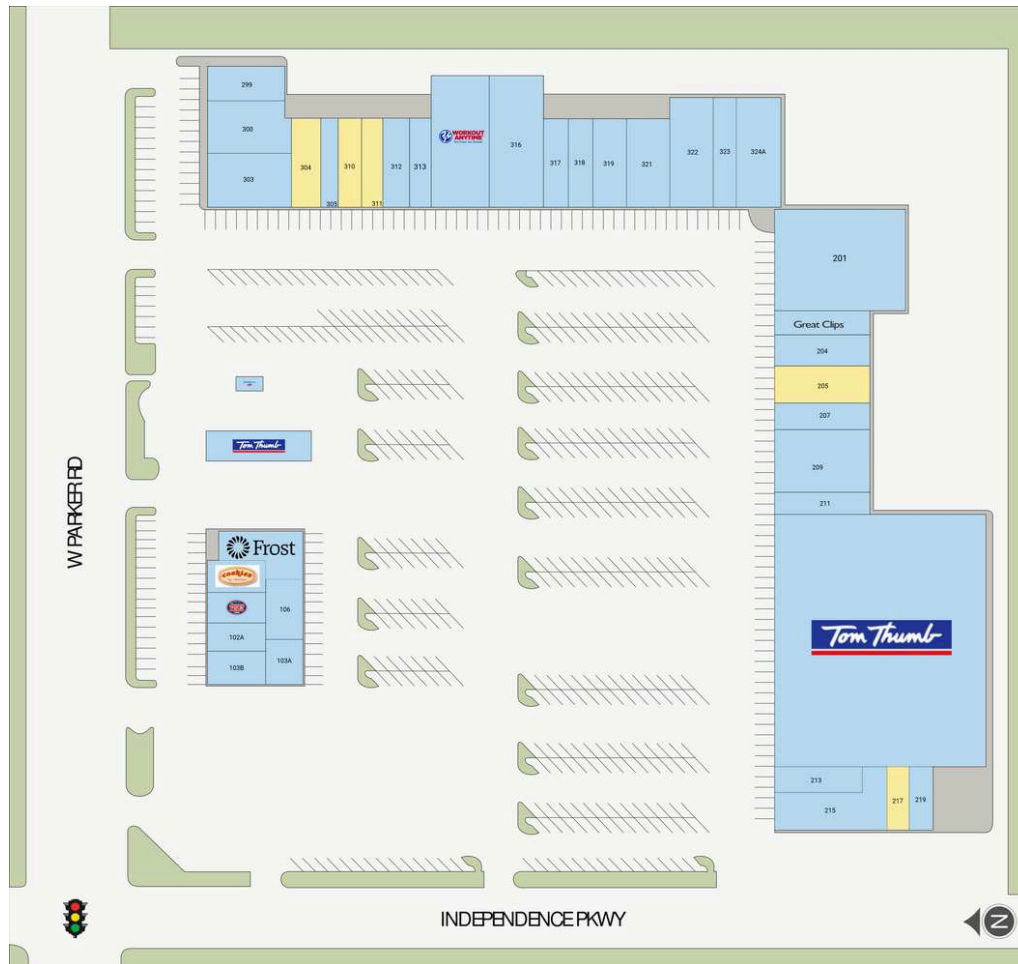

# INDEPENDENCE SQUARE

ATM BANK OF AMERICA	50 SF	211 TUTORING CENTER	1,500 SF
100 FROST BANK	3,000 SF	213 Framing Memoreze	1,780 SF
101 COOKIES BY DESIGN	1,495 SF	215 HENRY'S ICE CREAM	3,790 SF
102A LITTLE GREEK GRILL	1,357 SF	<b>217 AVAILABLE</b>	850 SF
102B JERSEY MIKE'S SUBS	1,500 SF	219 4/4 SCHOOL OF MUSIC	1,412 SF
103A ACTION FAMIY CARE	1,243 SF	299 LILY'S CAFE	2,300 SF
103B A List Wireless	1,250 SF	300 Mudleaf Coffee	3,295 SF
106 Kids B Kids	1,884 SF	303 Thompson Liquor	3,670 SF
201 B & B FURNITURE	12,138 SF	<b>304 AVAILABLE</b>	1,914 SF
203 GREAT CLIPS	1,545 SF	305 LITTLE CAESAR ENTERPRISES	1,600 SF
204 Independence Dental	2,400 SF	<b>310 AVAILABLE</b>	1,600 SF
<b>205 AVAILABLE</b>	2,800 SF	<b>311 AVAILABLE</b>	1,600 SF
207 Texas 2 Stitch	2,000 SF	312 Armstrong McCall	1,900 SF
209 Oscar Nail Lounge	4,800 SF	313 SAKURA MASSAGE	1,630 SF

# INDEPENDENCE SQUARE

---

314 WORKOUT ANYTIME	8,400 SF	322 ROYAL KITCHEN FINE CHINESE	4,000 SF
316 Martial Arts	3,550 SF	323 Genesis Theater	2,000 SF
317 ELMVALE JEWELER'S	1,980 SF	324A Genesis Theater	3,950 SF
318 ACG MEDICAL	1,760 SF	3803 TOM THUMB	400 SF
319 Kesari	2,400 SF	4303 TOM THUMB	43,200 SF
321 Peak Physical Therapy	1,980 SF		